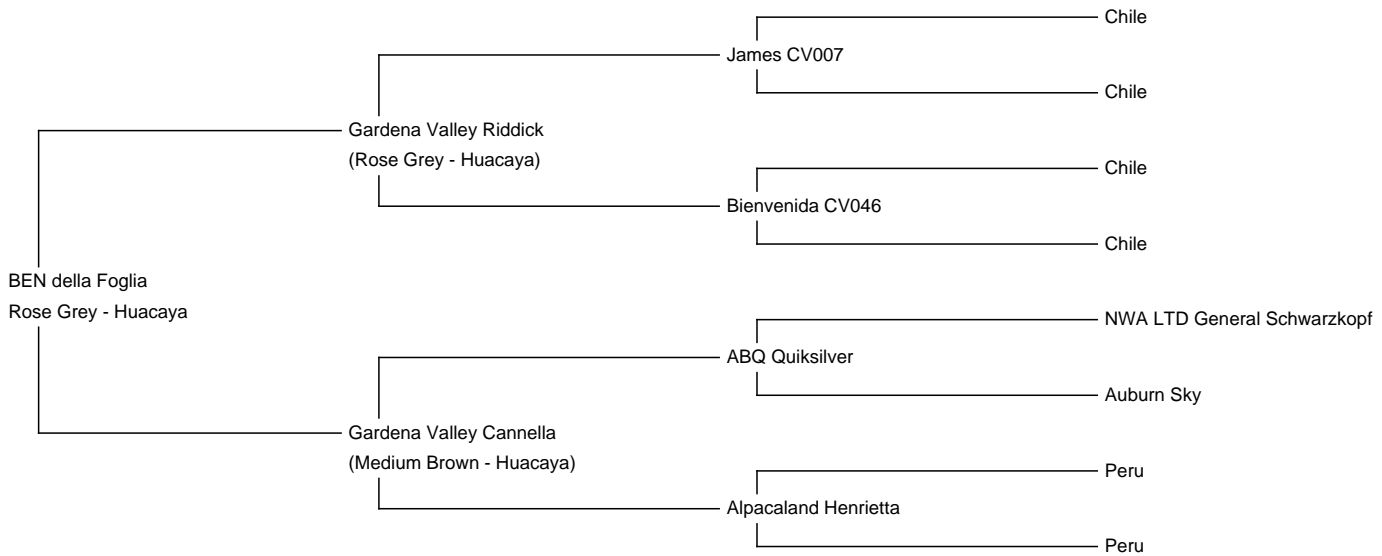

# BEN della Foglia

**Service Fee (On Farm):** CHF 500.00

**Service Fee (Drive By):** CHF 500.00

**Service Fee (Mobile Mate):** CHF 500.00

**Sire:** Gardena Valley Riddick

**Dam:** Gardena Valley Cannella

**Breed Type:** Huacaya

**Colour:** Rose Grey

**Registered With:** NWKS 39308

**Blood Lineage:** Gardena Valley Riddick

**Date of Birth:** 5th August 2010