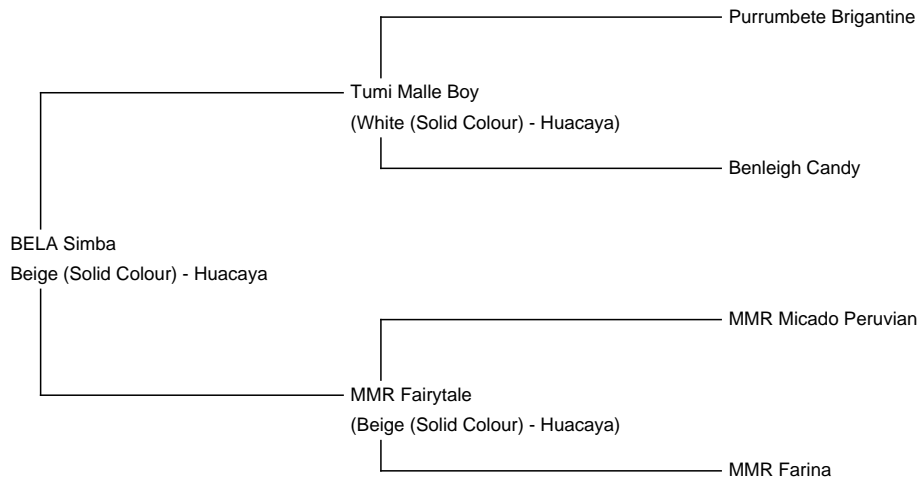

## BELA Simba

**Service Fee (On Farm):** €600.00 Sales tax is included in this price.

**Service Fee (Drive By):** €600.00 Sales tax is included in this price.

**Sire:** Tumi Malle Boy

**Dam:** MMR Fairytale

**Breed Type:** Huacaya

**Colour:** Beige (Solid Colour)

**Registered With:** AZVD

**Blood Lineage:** Purrumbete

**Date of Birth:** 20th June 2010

Diameter (Micron) of first fleece sample: 15.40µ