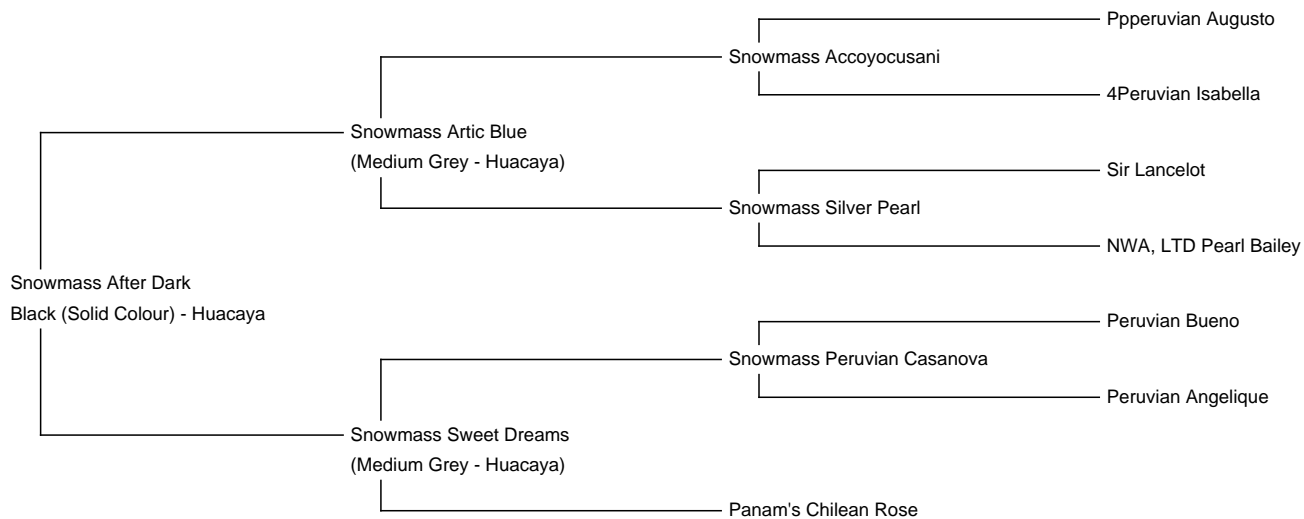

Snowmass After Dark

Service Fee (On Farm): Contact For Fee

Sire: Snowmass Artic Blue

Dam: Snowmass Sweet Dreams

Breed Type: Huacaya

Colour: Black (Solid Colour)

Registered With: CLAA #: pending

ARI #: 30408494

Blood Lineage: Peruvian/Chilean

Date of Birth: 8th July 2006

Fleece: (4th)

26.40µ SD 5.00µ CV 19.00% % Over 30 Microns(µ) 17.40%

Fibre Testing Authority: Yocom-McColl Testing Laboratories

Description:

Snowmass After Dark possesses some of Snowmass Alpacas best roan and grey genetics. After Dark's sire and dam had the honour of being part of the highly selective Snowmass Alpacas elite grey breeding program and After Dark has huge potential to produce superb modern grey alpacas.

After Dark's sire is Snowmass Artic Blue, a grey Champion with Snowmass Accoyocusani and Pperuvian Augusto in his pedigree. Artic Blue is a stunning solid dark grey male with an excellent handle, density and well defined crimp structure to his fleece.

After Dark's dam is Snowmass Sweet Dreams, a superb medium silver grey female and a Champion Grey in her own right. Her pedigree has Snowmass Peruvian Casanova and Peruvian Bueno on her sire's side. Sweet Dreams was considered to be one of Snowmass' top breeding females. Her sire, Snowmass Peruvian Casanova, won the prestigious