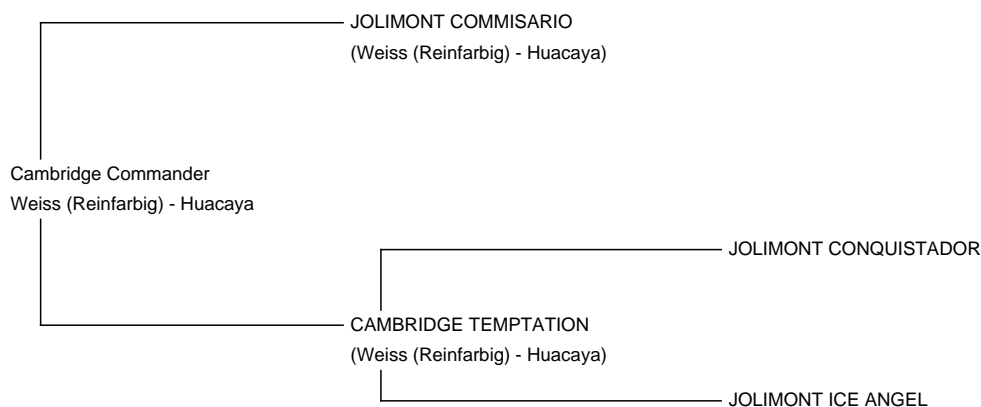

Cambridge Commander

Servicegebühr (Auf dem Hof): €1,200.00 (excl GST)

Servicegebühr (Vorbeifahren): €1,200.00 (excl GST)

Servicegebühr (Mobiler Deckservice): €1,200.00 (excl GST)

Vater: JOLIMONT COMMISARIO

Mutter: CAMBRIDGE TEMPTATION

Rasse: Huacaya

Farbe: Weiss (Reinfarbig)

Registriert mit: IAR 99006

Geburtsdatum: 14/05/2005

Vlies:

19.80µ Standardabweichung 4.20µ COV (der Variationskoeffizient) 21.40% SF 19.40µ

(Entnommen an 25/01/2007 im alter von 1 Jahr und 8 Monate)

Beschreibung:

Pedigree: Every stud stable should include at least one son of Jolimont Commisario. Commander is ours. His dam, Cambridge Temptation, is one of the elite dams of EP Cambridge, from the famous Jolimont Conquistador.

Attributes: Commander displays excellent conformation and a very soft handling fleece which is uniform to the extremities of his body. .

Gewonnene Preise:

Reserve Champion Intermediate Male at the Canterbury Royal Show 2006.