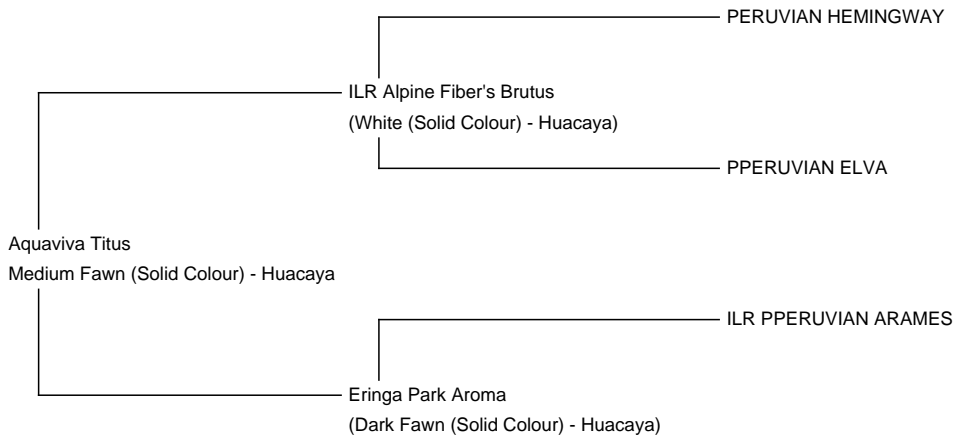

## Aquaviva Titus

**Service Fee (On Farm):** \$1,200.00 (excl GST)

**Service Fee (Drive By):** \$1,200.00 (excl GST)

**Service Fee (Mobile Mate):** \$1,200.00 (excl GST)

**Sire:** ILR Alpine Fiber's Brutus

**Dam:** Eringa Park Aroma

**Breed Type:** Huacaya

**Colour:** Medium Fawn (Solid Colour)

**Registered With:** IAR 86824

**Date of Birth:** 7th November 2005

### Description:

Titus is a well conformed, very fine fibred son of ILR Alpine Fiber's Brutus and Eringa Park Aroma. Aroma is a female imported by Southern Alpacas and she remains at 22 micron at 6 years old.

Titus has a soft handling fleece with a high frequency crimp and is displaying exceptional uniformity for a fawn.

He now has confirmed pregnancies.