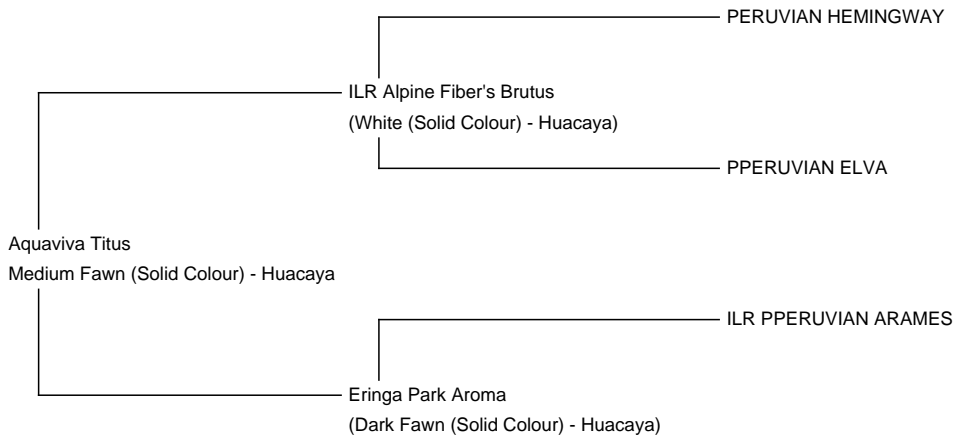

Aquaviva Titus

Service Fee (On Farm): \$1,200.00 (excl GST)

Service Fee (Drive By): \$1,200.00 (excl GST)

Service Fee (Mobile Mate): \$1,200.00 (excl GST)

Sire: ILR Alpine Fiber's Brutus

Dam: Eringa Park Aroma

Breed Type: Huacaya

Colour: Medium Fawn (Solid Colour)

Registered With: IAR 86824

Date of Birth: 7th November 2005

Fleece:

15.40 μ SD 3.50 μ CV 22.50% SF 15.20 μ Curvature 46.30 deg/mm Yield 4.43 Kg/Year

(taken on 25th January 2007 at 1 Year and 2 Months of age)

Description:

Titus is a well conformed, very fine fibred son of ILR Alpine Fiber's Brutus and Eringa Park Aroma. Aroma is a female imported by Southern Alpacas and she remains at 22 micron at 6 years old.

Titus has a soft handling fleece with a high frequency crimp and is displaying exceptional uniformity for a fawn.

He now has confirmed pregnancies.

Prizes Won:

Champion Intermediate Male (Royal NZ Show)

Reserve Champion Junior (Ellesmere A&P Show)