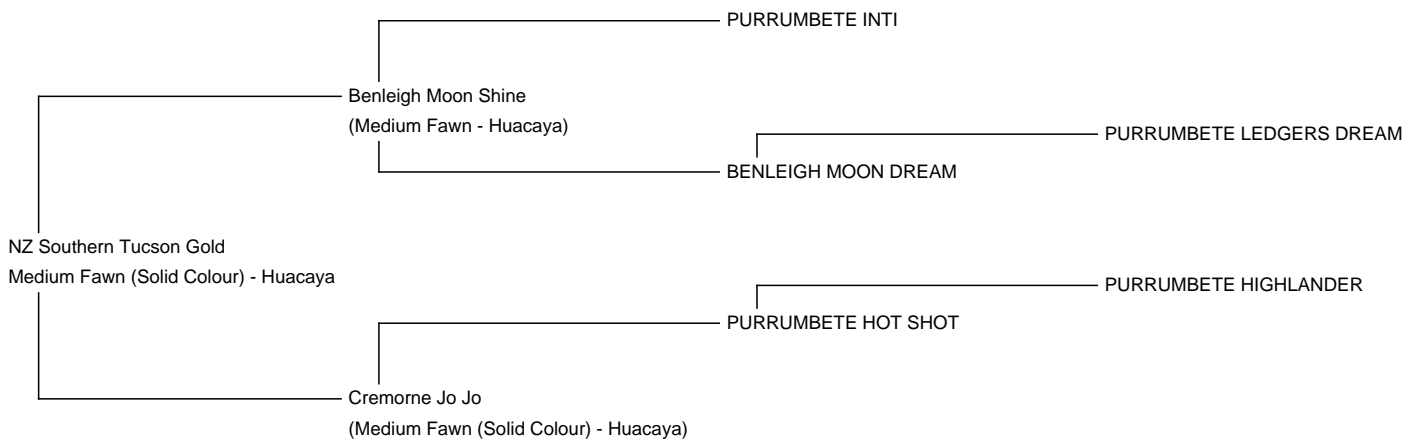

## NZ Southern Tucson Gold

**Service Fee (On Farm):** \$1,200.00 (excl GST)

**Service Fee (Drive By):** \$1,200.00 (excl GST)

**Service Fee (Mobile Mate):** \$1,200.00 (excl GST)

**Sire:** Benleigh Moon Shine

**Dam:** Cremorne Jo Jo

**Breed Type:** Huacaya

**Colour:** Medium Fawn (Solid Colour)

**Registered With:** IAR 58990

**Date of Birth:** 14th April 2002

Diameter (Micron) of first fleece sample: 17.76 $\mu$

### Description:

Tucson Gold is a New Zealand born champion, carrying excellent genetic bloodlines from both parents.

Tucson Gold's fleece demonstrates quality not only in the blanket, but into the leg, belly and brisket with a remarkable 85% of total shear being 1st grade fleece.

His dam, Cremorne Jo Jo is one of the few females with a reputation envying a stud male, producing 3 Supreme Champion cria. She brings Purrrumbete Highlander genetics.

Tucson Gold brings famous genetics, which are reflected in his cria. His progeny are coloured, in the brown to fawn range.