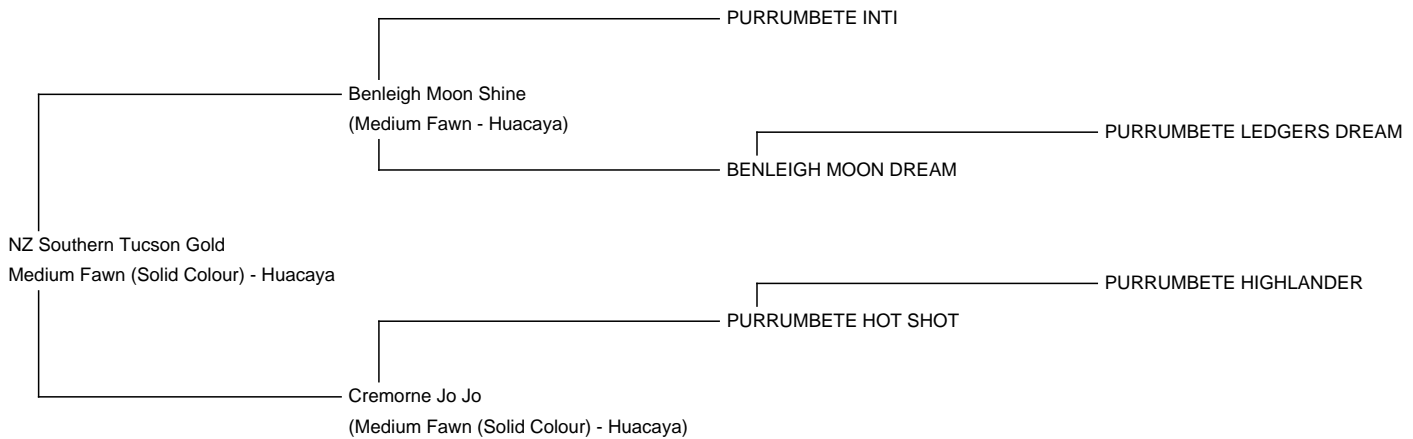

NZ Southern Tucson Gold

Service Fee (On Farm): $1,200.00 (excl GST)

Service Fee (Drive By): $1,200.00 (excl GST)

Service Fee (Mobile Mate): $1,200.00 (excl GST)

Sire: Benleigh Moon Shine

Dam: Cremorne Jo Jo

Breed Type: Huacaya

Colour: Medium Fawn (Solid Colour)

Registered With: IAR 58990

Date of Birth: 14th April 2002

Diameter (Micron) of first fleece sample: 17.76 μ

Fleece:

22.96 μ SD 4.64 μ CV 20.20% % Over 30 Microns(μ) 22.20%

Description:

Tucson Gold is a New Zealand born champion, carrying excellent genetic bloodlines from both parents.

Tucson Gold's fleece demonstrates quality not only in the blanket, but into the leg, belly and brisket with a remarkable 85% of total shear being 1st grade fleece.

His sire, Benleigh Moon Shine, is one of the most successful sires in NZ with 230 registered descendants who have won 145 show ribbons, including 16 Championships and 3 Supremes. Moon Shine brings Purrrumbete Inti, and Purrrumbete Ledger's Dream genetics.

His dam, Cremorne Jo Jo is one of the few females with a reputation envying a stud male, producing 3 Supreme Champion cria. She brings Purrrumbete Highlander genetics.

Tucson Gold brings famous genetics, which are reflected in his cria. His progeny are coloured, in the brown to fawn range.