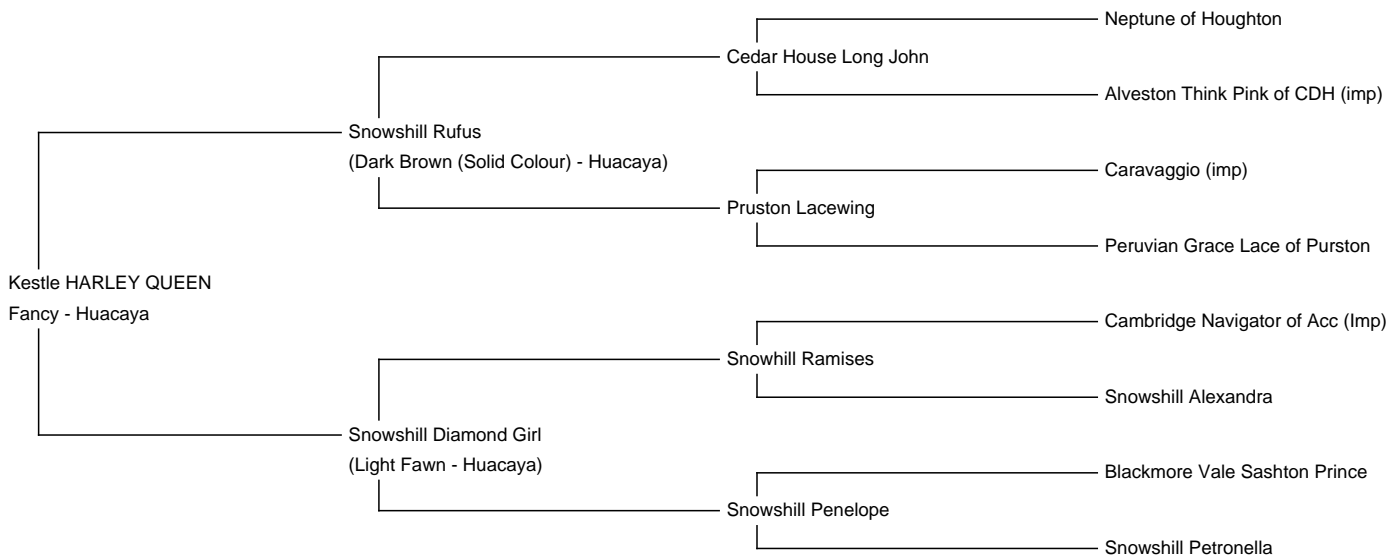

Kestle HARLEY QUEEN (NEW!)

Price: £2,250.00 (excl VAT)

Sire: Snowhill Rufus

Dam: Snowhill Diamond Girl

Type: Female

Breed Type: Huacaya

Colour: Fancy

Registered With: BAS

Date of Birth: 20th June 2020

Description:

This multicolour beauty is Kestle Harley Queen, born in June 2020.

Harley's fleece is very interesting and displays a very symmetric distribution of colours. Luckily, Harley's amazing bay black saddle produces a really nice yarn.

Dam, Snowhill Diamond Girl.

Sire Snowhill Rufus.

Kestle Harley Queen March25

Kestle Harley Queen

Kestle Harley Queen