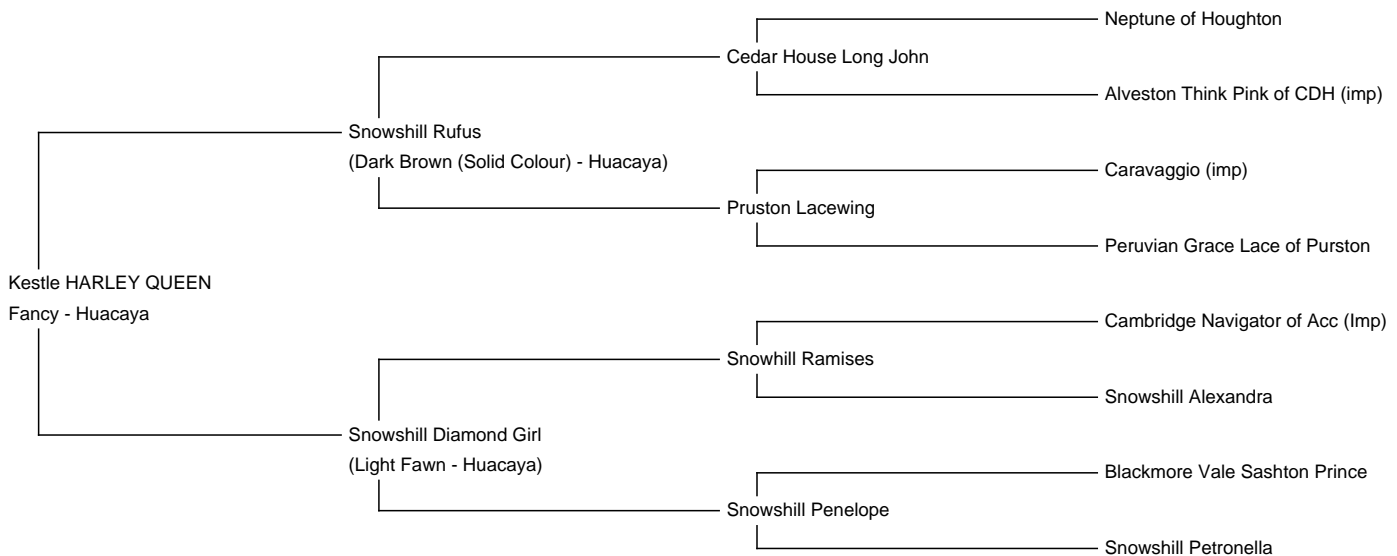

Kestle HARLEY QUEEN (NEW!)

Price: £2,250.00 (excl VAT)

Sire: Snowhill Rufus

Dam: Snowhill Diamond Girl

Type: Female

Breed Type: Huacaya

Colour: Fancy

Registered With: BAS

Date of Birth: 20th June 2020

Description:

This multicolour beauty is Kestle Harley Queen, born in June 2020.

Harley's fleece is very interesting and displays a very symmetric distribution of colours. Luckily, Harley's amazing bay black saddle produces a really nice yarn.

Dam, Snowhill Diamond Girl.

Sire Snowhill Rufus.

Kestle Harley Queen