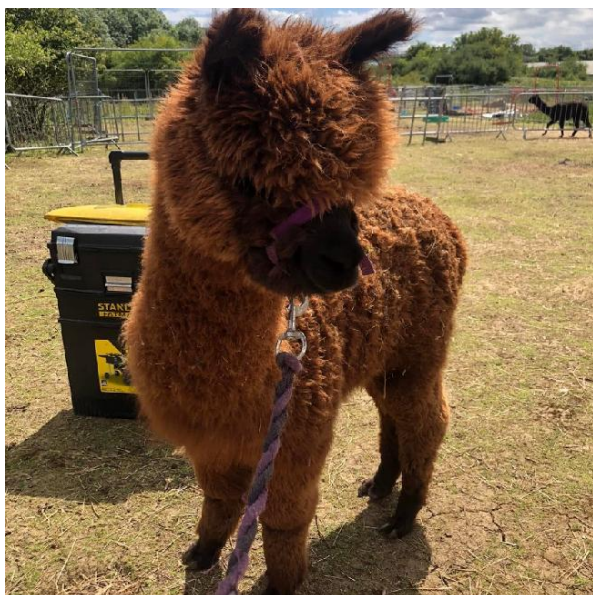

Attfield Queen Domini Jezabell - (NEW!)

Price: £2,000.00 Sales tax is included in this price.

Sire: reddens churchill

Dam: prince sadie bishop

Type: Female

Breed Type: Huacaya

Colour: Dark Brown (Solid Colour)

Registered With: Attfield Queen Domini Jezabell - UKBAS42041 -
(AFIBASUK011) - Female

Date of Birth: 27th June 2022

reddens churchill
(Dark Brown (Solid Colour) - Huacaya)

Attfield Queen Domini Jezabell -
Dark Brown (Solid Colour) - Huacaya

prince sadie bishop
(Black (Solid Colour) - Huacaya)

Description:

Beautiful friendly inquisitive alpaca. Well handled. Full husbandry etc. excellent lineage. Very low micron on last fleece states. Aseptically pleasing to the eye with great fleece and good conformation. Is now old enough for this summers breeding season.

Alpaca Photo 1