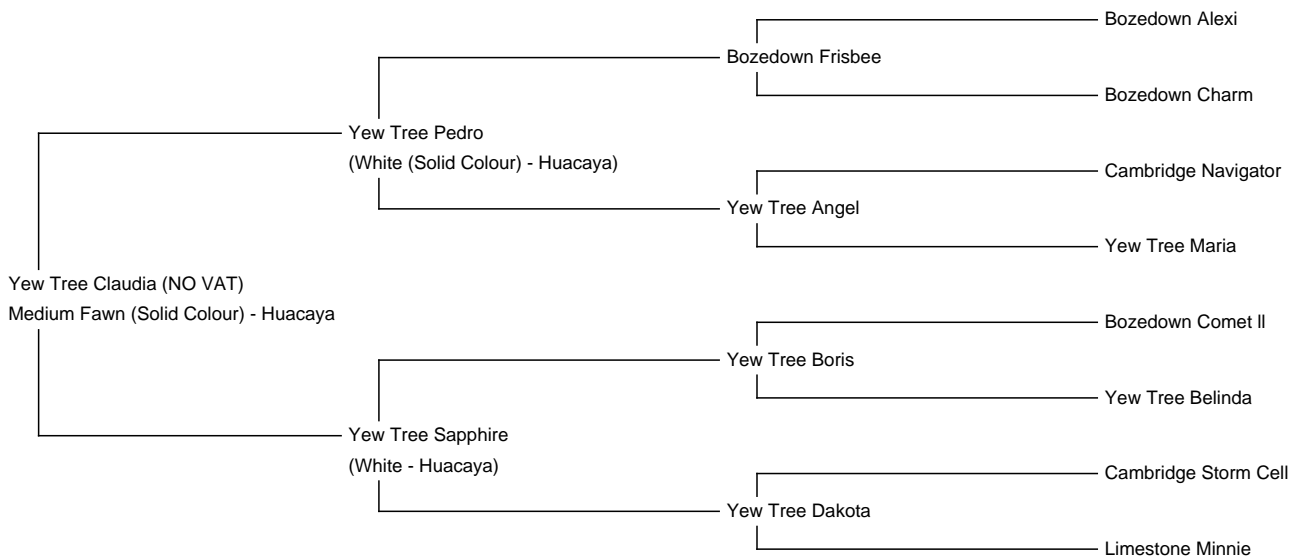

# Yew Tree Claudia (NO VAT) (NEW!)

**Price:** £1,750.00

**Sire:** Yew Tree Pedro

**Dam:** Yew Tree Sapphire

**Type:** Female

**Breed Type:** Huacaya

**Colour:** Medium Fawn (Solid Colour)

**Registered With:** To be registered with BAS Mar 2025

**Blood Lineage:** Yew Tree/Bozedown/Limestone

**Date of Birth:** 4th July 2024

## Description:

A very well grown female in lovely fawn colour. Fleece with long staple length. Claudia has a distinctive head and has great presence.

Headcollar trained.

Claudia is for sale as part of a 3 weanling package. We would like them to go together as a three. There is a package discount.

Note VAT not payable on this sale

Yew Tree Claudia -1