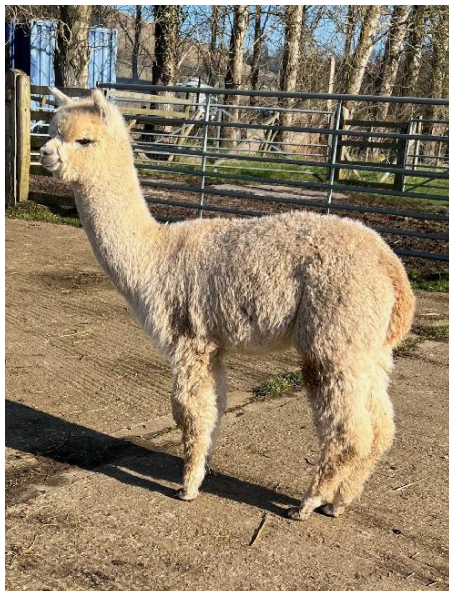

Alpaca Photo 2

A603 Bozedown Glastonbury (NEW!)

Price: £500.00 (excl VAT)

Sire: Beck Brow Gee Whizz

Dam: 2421 Bozedown Grace

Type: Wether

Breed Type: Huacaya

Colour: Light Fawn (Solid Colour)

Registered With: BAS NONBAS5473

Blood Lineage: Pure Peruvian

Date of Birth: 17th May 2024

Beck Brow Gee Whizz
(Light Fawn (Solid Colour) - Huacaya)

A603 Bozedown Glastonbury
Light Fawn (Solid Colour) - Huacaya

2421 Bozedown Grace
(Light Fawn (Solid Colour) - Huacaya)

Description:

Bozedown Glastonbury is a light fawn huacaya male being sold as a pet male. He will make a great field pet, we will be starting halter training soon. He is easy to handle and has a lovely fine fleece.

Bozedown Glastonbury