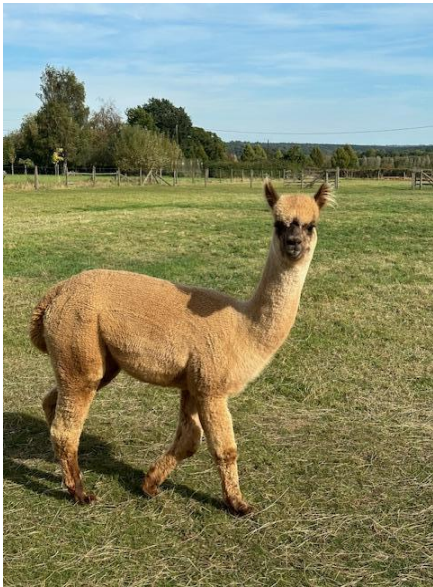

Pemberley Romy (NEW!)

Price: £2,875.00 (excl VAT)

Sire: Artwork Jupiter

Dam: Gilt Edge Vivacious of Pemberley (Imp)

Type: Female

Breed Type: Huacaya

Colour: Light Fawn (Solid Colour)

Registered With: British Alpaca Society

UKBAS41981

Blood Lineage: NZ/Aus

Date of Birth: 9th June 2022

Description:

Pemberley Alpacas are having to sell our entire herd. Our herd was founded on the principle of improving our genetics and as such we have some stunning alpacas to sell.

Romy is our first cria from our imported female Gilt Edge Vivacious of Pemberley. She is loaded with superb genetics and has a lot to offer.

Alpaca Photo 1

Alpaca Photo 2

Alpaca Photo 3