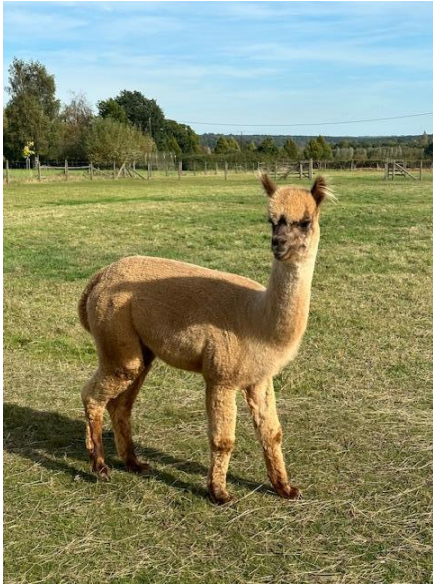

Pemberley Romy (NEW!)

Price: £2,875.00 (excl VAT)

Sire: Artwork Jupiter

Dam: Gilt Edge Vivacious of Pemberley (Imp)

Type: Female

Breed Type: Huacaya

Colour: Light Fawn (Solid Colour)

Registered With: British Alpaca Society

UKBAS41981

Blood Lineage: NZ/Aus

Date of Birth: 9th June 2022

Description:

Pemberley Alpacas are having to sell our entire herd. Our herd was founded on the principle of improving our genetics and as such we have some stunning alpacas to sell.

Romy is our first cria from our imported female Gilt Edge Vivacious of Pemberley. She is loaded with superb genetics and has a lot to offer.

Alpaca Photo 1

Alpaca Photo 2

Alpaca Photo 3