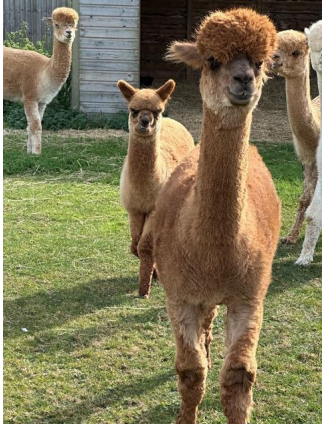

Name of covering male: Gilt Edge Prophecy of Pemberley

Last Mating Date: 14th August 2024

Estimated Date Cria Due (Pregnant Female): 14th July 2025

Number of Crias bred from female: 4

Alpaca Photo 1