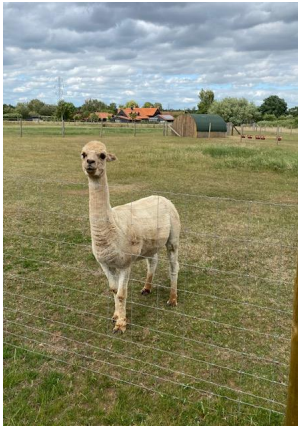

Eastern Region Fleece Show 2017, Huacaya Fawn Fleece 12-24 Months (2nd)

Hoe Autumn Fleece Show 2017, Huacaya Fawn Fleece 12-24 Months (3rd)

Midlands Champion -west Shires 2017, Huacaya Adult Female - Fawn (1st)

Midlands Champion -west Shires 2017, Huacaya Champion Fawn Female (Reserve Champion)

Spring Alpaca Fiesta - H O Eng 2016, Huacaya Junior Female - Fawn (split class) (1st)

Spring Alpaca Fiesta - H O Eng 2016, Huacaya Champion Fawn Female (Reserve Champion)

Eastern Region Fleece Show 2016, Huacaya Fawn Fleece 6-12 Months (1st)

Eastern Region Fleece Show 2016, Champion Fawn Huacaya Fleece (Champion)

Alpaca Showtime 2016, Huacaya Intermediate Female Light (4th)

Number of Crias bred from female: 2

Alpaca Photo 1