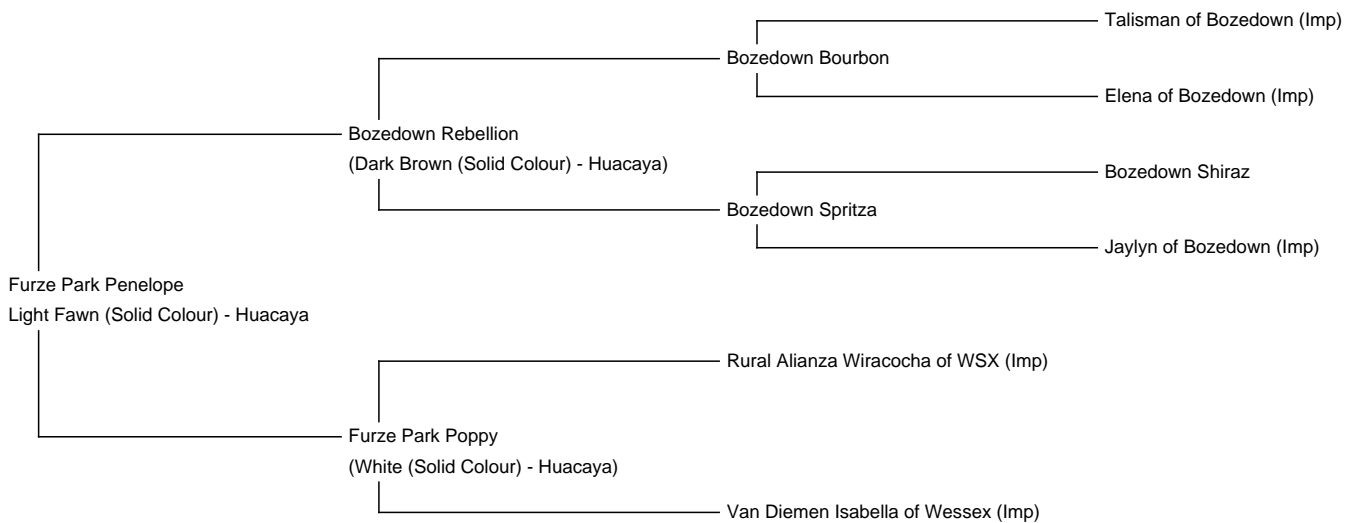

Furze Park Penelope (NEW!)

Price: N/A

Sire: Bozedown Rebellion

Dam: Furze Park Poppy

Type: Female

Breed Type: Huacaya

Colour: Light Fawn (Solid Colour)

Registered With: British Alpaca Society

UKBAS32252

Blood Lineage: Australian/Peruvian

Date of Birth: 10th July 2017

Description:

Disappointingly we have been unable to successfully breed Penelope which is such a shame given her genetics. Despite this she is still an important member of her herd.