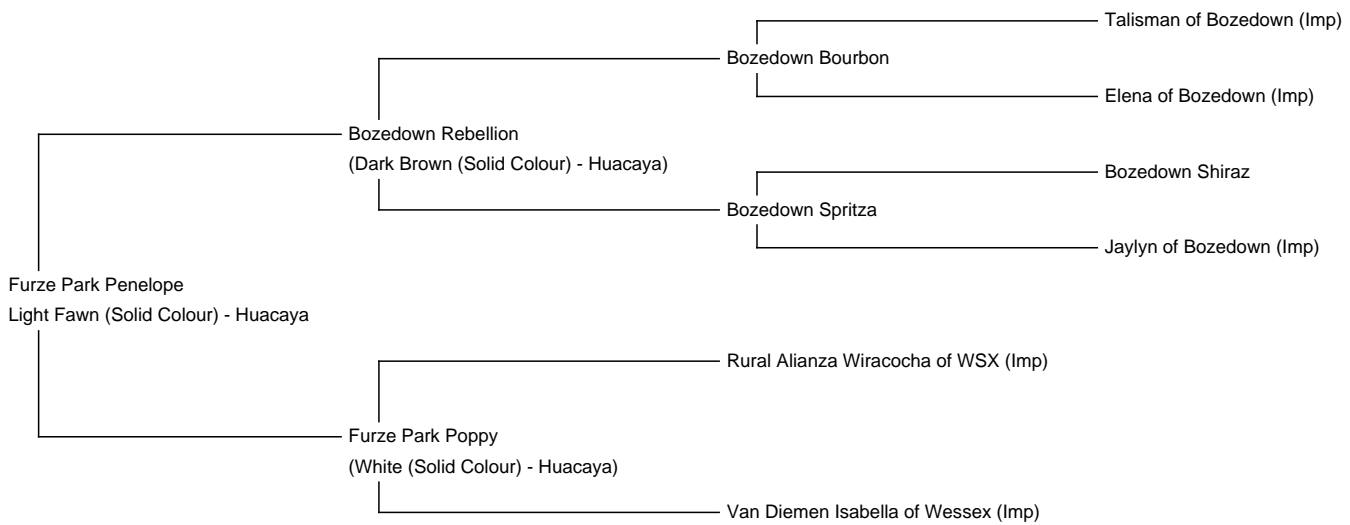

Furze Park Penelope (NEW!)

Price: N/A

Sire: Bozedown Rebellion

Dam: Furze Park Poppy

Type: Female

Breed Type: Huacaya

Colour: Light Fawn (Solid Colour)

Registered With: British Alpaca Society

UKBAS32252

Blood Lineage: Australian/Peruvian

Date of Birth: 10th July 2017

Description:

Disappointingly we have been unable to successfully breed Penelope which is such a shame given her genetics. Despite this she is still an important member of her herd.