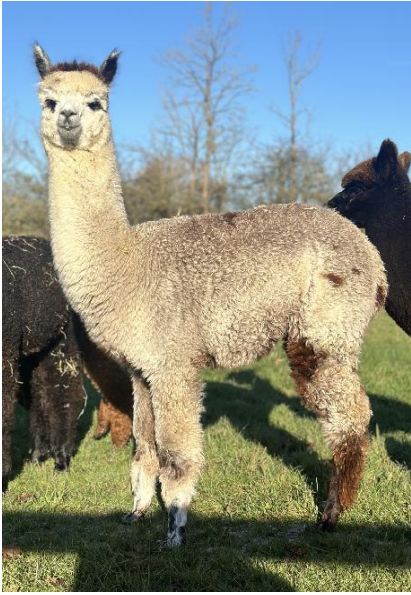

Lane House Sweet Dreams