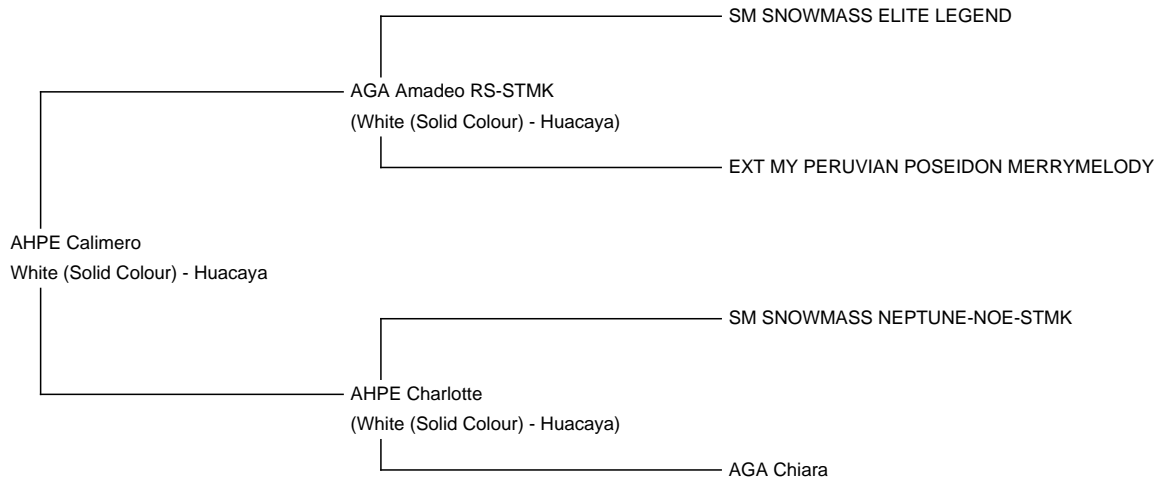

AHPE Calimero (NEW!)

Price: Either

Sire: AGA Amadeo RS-STMK

Dam: AHPE Charlotte

Type: Young Male (Intact)

Breed Type: Huacaya

Colour: White (Solid Colour)

Date of Birth: 29th September 2024

Description:

Wunderschöner Junghengst; mit Top Vlies und Statur.

Alpaca Photo 1

Alpaca Photo 2