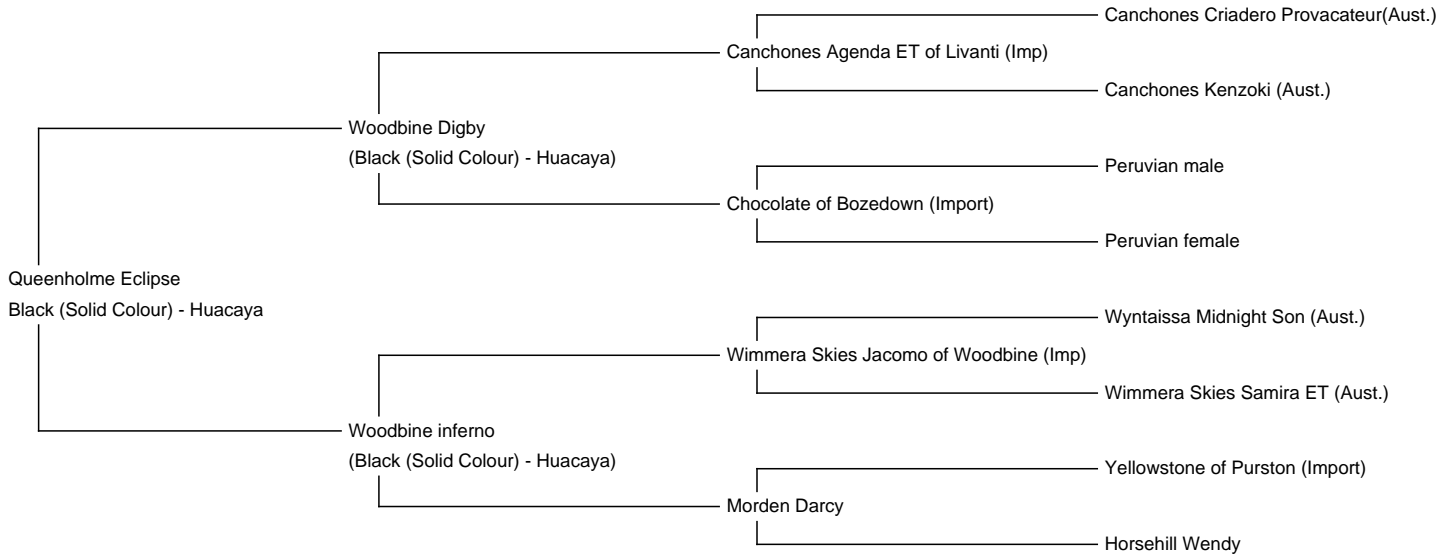

## Queenholme Eclipse (NEW!)

**Price:** £400.00 Sales tax is included in this price.

**Sire:** Woodbine Digby

**Dam:** Woodbine inferno

**Type:** Female

**Breed Type:** Huacaya

**Colour:** Black (Solid Colour)

**Registered With:** British Alpaca Society

**Date of Birth:** 23rd April 2019

### Description:

Eclipse was our first cria born on our farm and is now reluctantly being sold due to downsizing our herd. We are selling her as a non breeding female due to the white fibres that are now appearing through her fleece, which we felt wasn't a quality that we wanted to see through our own herd.