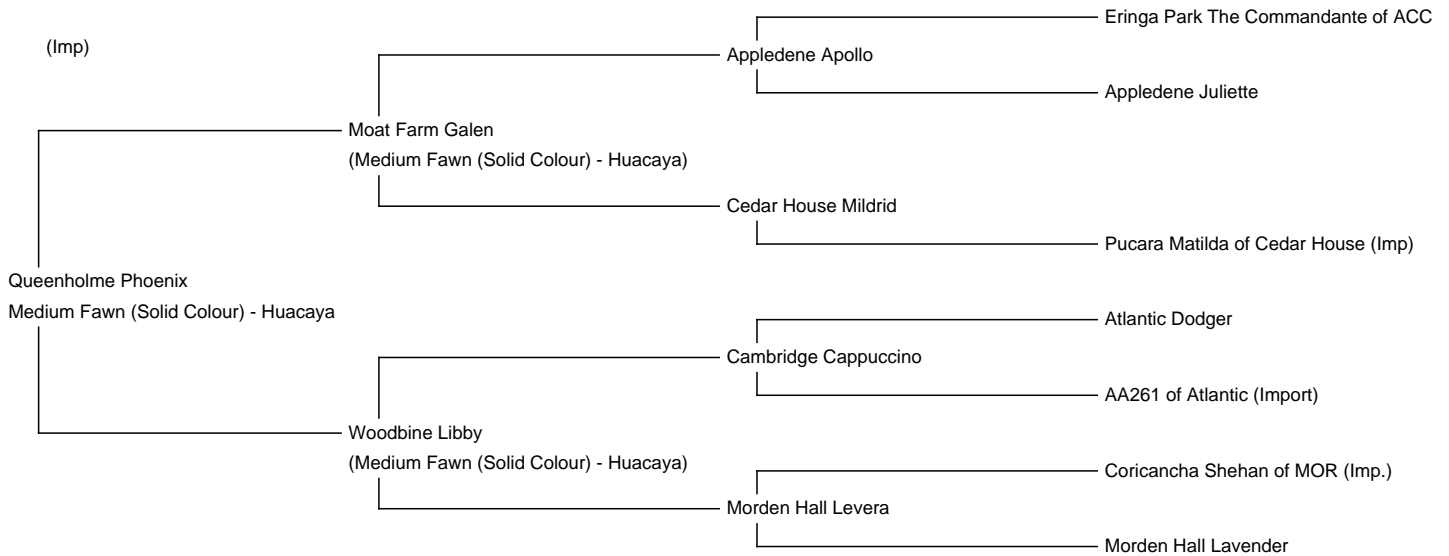

Queenholme Phoenix (NEW!)

Price: £750.00 Sales tax is included in this price.

Sire: Moat Farm Galen

Dam: Woodbine Libby

Type: Female

Breed Type: Huacaya

Colour: Medium Fawn (Solid Colour)

Registered With: British Alpaca Society

Date of Birth: 11th July 2022

Description:

Phoenix is a friendly and inquisitive young female who will happily hand feed and enjoys lots of attention! She has proved to be a very popular member of our herd when we held farm visits and was always in her element when surrounded by people.