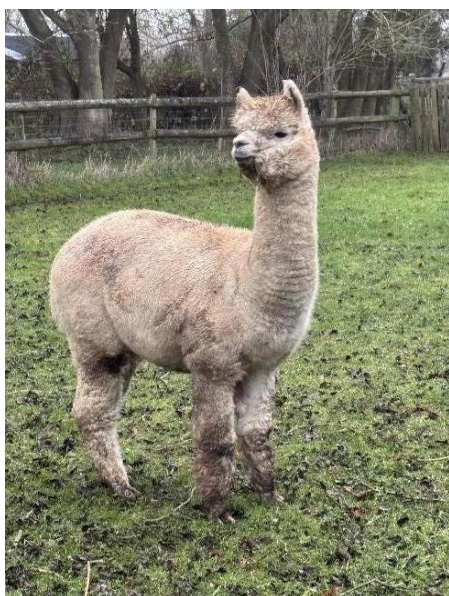

Lime Tree Tommy (NEW!)

Price: £875.00 (excl VAT)

Sire: Bozdown Ascendent

Dam: Bozdown Regal

Type: Wether

Breed Type: Huacaya

Colour: Light Fawn

Registered With: BAS 37650

Date of Birth: 7th June 2019

Description:

Stunning pet boy. Wonderful halter trained wether. Real character. Beautiful fleece for processing. Still 19.7 micron 4 the fleece. Vaccinations and all husbandry up to date. Sadly has to find new home as room needed for class of 2024.

Prizes Won:

Champion Light Fleece Cornish Fleece Show 2022.

Alpaca Photo 1

Alpaca Photo 2