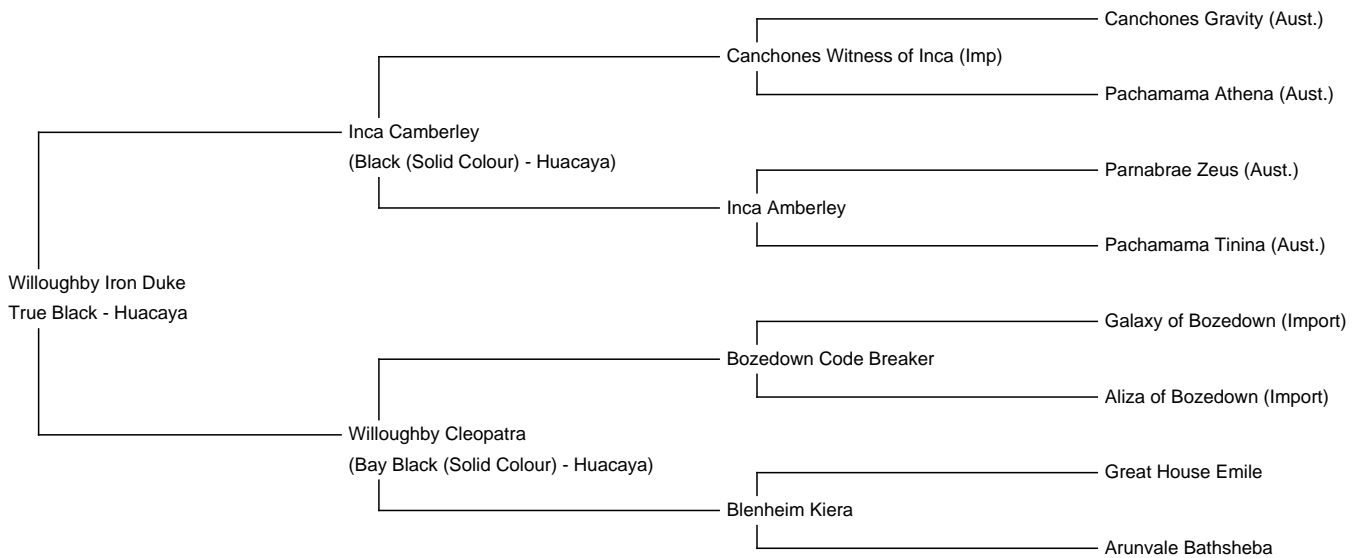

Willoughby Iron Duke (NEW!)

Price: N/A

Sire: Inca Camberley

Dam: Willoughby Cleopatra

Type: Stud Male

Breed Type: Huacaya

Colour: True Black

Registered With: NONBAS3751

Blood Lineage: Inca Camberley

Date of Birth: 25th June 2020

Description:

Selling as part of a package of 3.

Duke (Willoughby Iron Duke) has a sensitive yet calm nature and walks well. Black with Inca heritage (sire). 5 years old.