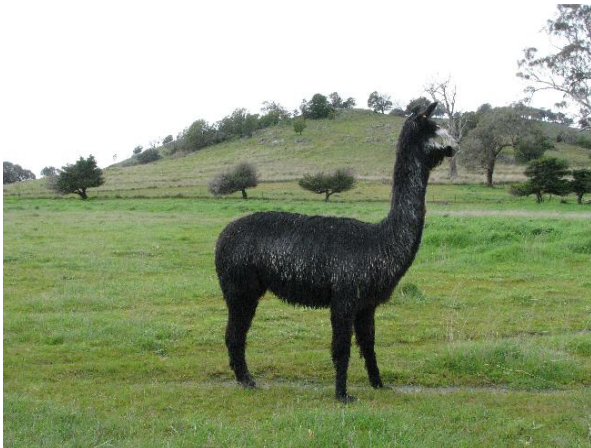

Tularosa Shindig (NEW!)

Price: \$1,500.00 (excl GST)

Sire: Not Specified

Dam: Not Specified

Type: Pregnant Female (Pregnant)

Breed Type: Suri

Colour: Dark Grey

Registered With: IAR 247608

https://ealpaca.com.au/animal_profile?iar_number=247608

Blood Lineage: Gray Knight, Arequipa King

Date of Birth: 29th March 2020

Fleece:

26.90 μ SD 5.70 μ % Over 30 Microns(μ) 100.00% Staple Length 115 mm

Description:

Shindig is a very dark grey maiden, with white/grey speed stripes down each side. She has quite unusual markings. Her fleece stats are 26.9micron, SD 5.7. length 115mm. She is mated to Karate Kid (a lustrous true black suri male, Best Suri fleece in show at Sydney Royal 2019, as a black) LMD 28/04/2024. Scan Positive October 2024

Name of covering male: Tularosa Karate Kid (True Black)

Last Mating Date: 28th April 2024

Estimated Date Cria Due (Pregnant Female): 28th March 2025

Tularosa Shindig

Tularosa Shindig

Covering male Karate Kid