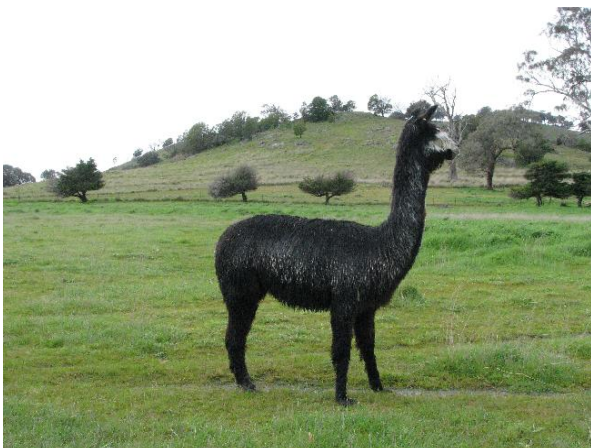

## **Tularosa Shindig**

**Price:** \$450.00 (excl GST)

**Sire:** Not Specified

**Dam:** Not Specified

**Type:** Female

**Breed Type:** Suri

**Colour:** Dark Grey

**Registered With:** IAR 247608

[https://ealpaca.com.au/animal\\_profile?iar\\_number=247608](https://ealpaca.com.au/animal_profile?iar_number=247608)

**Blood Lineage:** Gray Knight, Arequipa King

**Date of Birth:** 29th March 2020

### **Description:**

Shindig is a very dark grey maiden, with white/grey speed stripes down each side. She has quite unusual markings. Available unmated at this price

Tularosa Shindig

Tularosa Shindig

Covering male Karate Kid