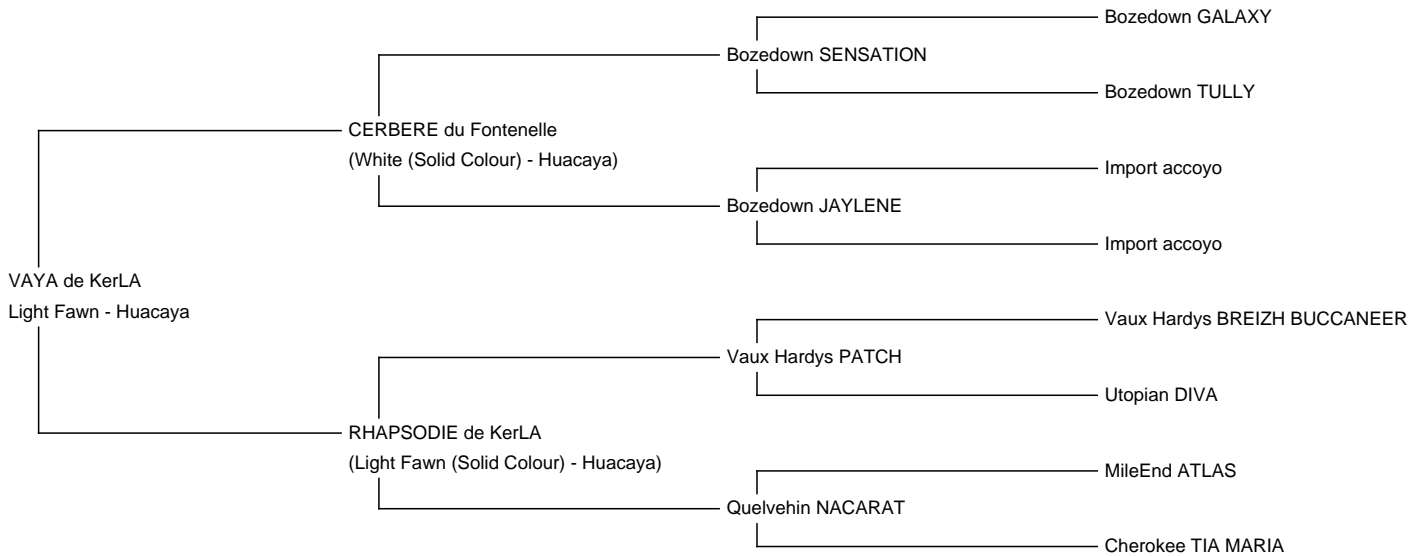

VAYA de KerLA (NEW!)

Price: €3,400.00 This price is NOT inclusive of sales tax which needs to be added.

Sire: CERBERE du Fontenelle

Dam: RHAPSODIE de KerLA

Type: Female

Breed Type: Huacaya

Colour: Light Fawn

Registered With: SIRECam FA 2200286

Blood Lineage: CERBERE du Fontenelle

Date of Birth: 29th August 2022

Diameter (Micron) of first fleece sample: 18.30µ

Fleece: (2nd)

20.10µ SD 3.80µ CV 19.10% % Over 30 Microns(µ) 2.00% SF 19.00µ Curvature 42.40 deg/mm Staple Length 95 mm

(taken on 4th May 2024 at 1 Year and 9 Months of age)

Fibre Testing Authority: The Fibre Lab

Description:

Magnifique femelle fauve clair, belle morphologie solide, très sympa.

Génétique de grande qualité.