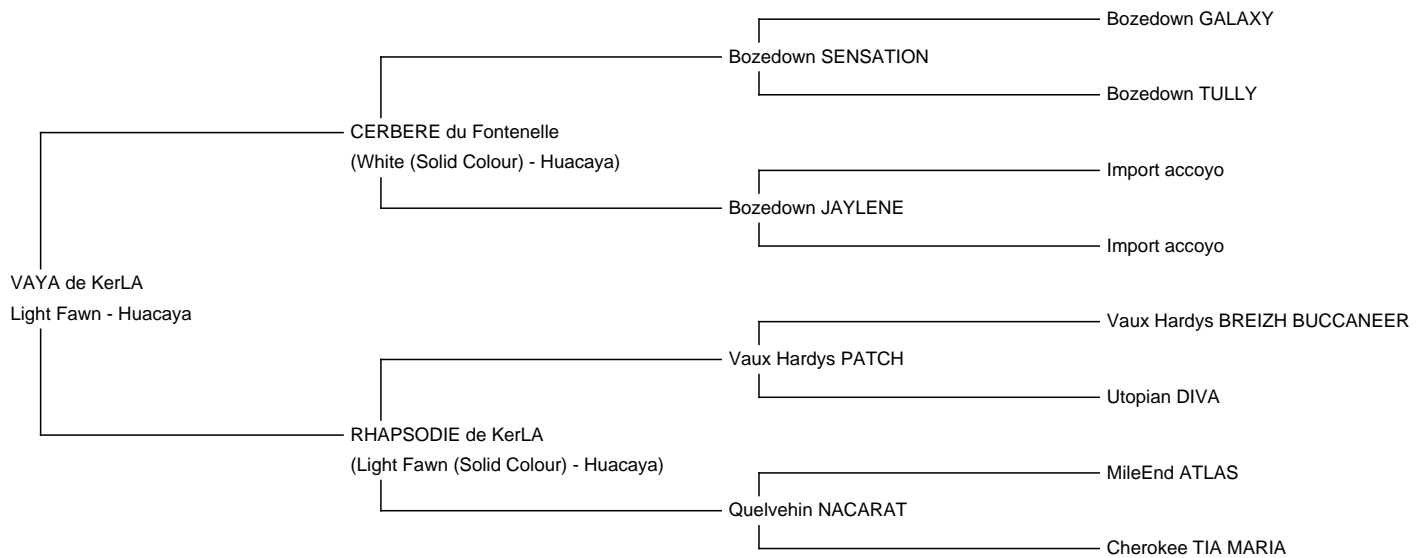

VAYA de KerLA (NEW!)

Price: €3,400.00 This price is NOT inclusive of sales tax which needs to be added.

Sire: CERBERE du Fontenelle

Dam: RHAPSODIE de KerLA

Type: Female

Breed Type: Huacaya

Colour: Light Fawn

Registered With: SIRECam FA 2200286

Blood Lineage: CERBERE du Fontenelle

Date of Birth: 29th August 2022

Diameter (Micron) of first fleece sample: 18.30µ

Fleece: (2nd)

20.10µ SD 3.80µ CV 19.10% % Over 30 Microns(µ) 2.00% SF 19.00µ Curvature 42.40 deg/mm Staple Length 95 mm

(taken on 4th May 2024 at 1 Year and 9 Months of age)

Fibre Testing Authority: The Fibre Lab

Description:

Magnifique femelle fauve clair, belle morphologie solide, très sympa.

Génétique de grande qualité.

Toison très dense, bien structurée, avec une bonne finesse.

Présumée gestante d'un très bon jeune mâle bay black à la finesse de fibre étonnante (valeur saillie de 400€HT à déduire du prix de vente si s'avère non gestante au départ).

Une future bonne reproductrice à prix raisonnable.

Number of Crias bred from female: 0