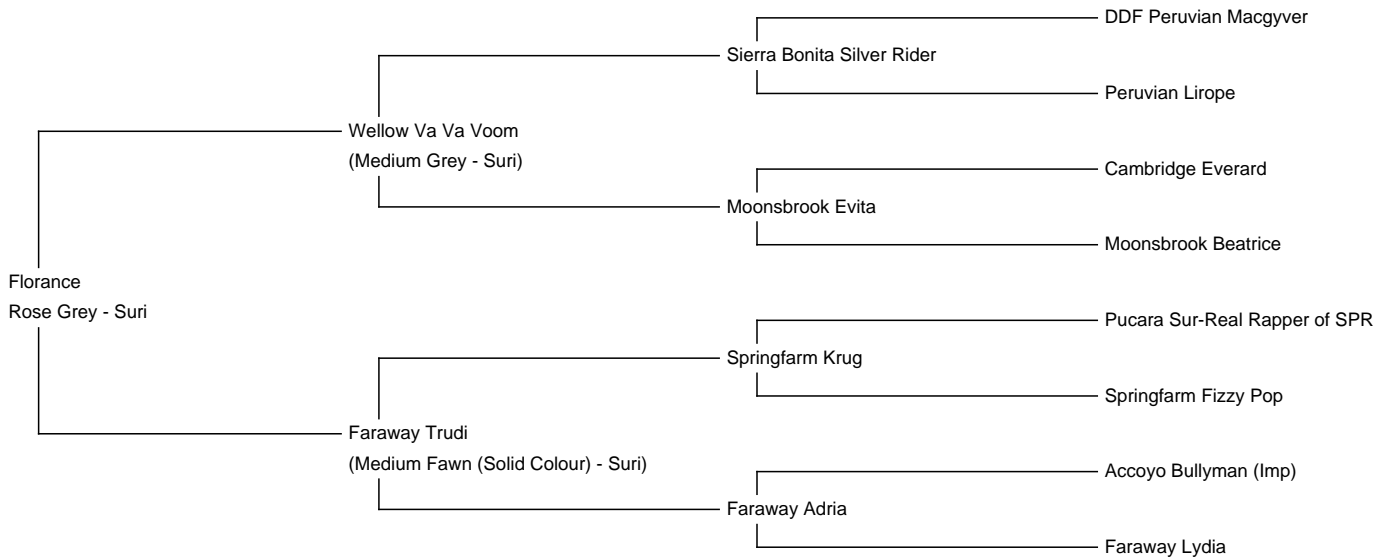

Florance

Price: £3,500.00

Sire: Wellow Va Va Voom

Dam: Faraway Trudi

Type: Pregnant Female (Pregnant)

Breed Type: Suri

Colour: Rose Grey

Registered With: British Alpaca Society

UKBAS39322

Blood Lineage: Macgyver, Bulleyman, Pucara

Date of Birth: 8th June 2020

Description:

Florance carries some of the UK's very best imported grey genetics, with Sierra Bonita's Silver Ryder and 8 x US Supreme Champion Macgyver as her Grandsire and Gt Grandsire.

On her Dam's side she has the wonderful Pucara Sur-Real-Rapper and Moon River's Peruvian Durango (USA) as her Grandsire and Gt Grandsire.

Florance is pregnant to our very own New Zealand imported male Thistledown Belluno who's progeny won Supreme Champions in New Zealand, and his progeny attended their very first show in January 2025 winning Champion Brown Female and Reserve Champion Brown Male.

Prizes Won:

Florance was purchased by Winsaula Alpacas and was not shown by her previous breeder, although her Sire has sired the majority of champion grey males in the UK

Name of covering male: Thistledown Belluno of Winsaula (Imp) (Bay Black)