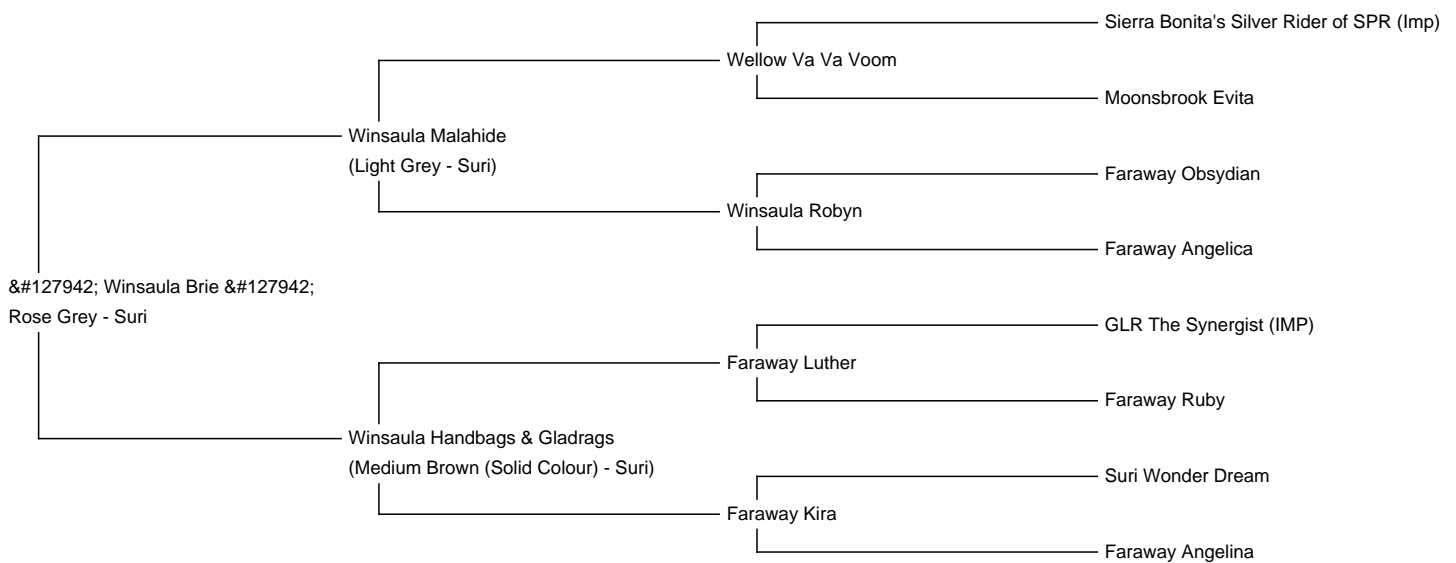

🏆 Winsaula Brie 🏆

Price: £6,000.00

Sire: Winsaula Malahide

Dam: Winsaula Handbags & Gladrags

Type: Female

Breed Type: Suri

Colour: Rose Grey

Registered With: British Alpaca Society UKBAS44385

Blood Lineage: Macgyver

Date of Birth: 11th June 2023

Description:

Winsaula Brie is extremely well grown for her age and certainly commands a presence in the ring. She exhibits a highly lustrous fleece with good density and lock style.

Winsaula Brie has been genetically tested and confirmed as classic grey, although she shows as a Cryptic grey in the Brown class where she has achieved outstanding success winning Champion and Reserve Champion.

Prizes Won:

2025 Malvern Three Countries Show

1st Place Intermediate Suri Female 2 yr fleece

Res Champion Brown Suri Female

2024 Welsh Alpaca Show

1st place suri intermediate 2 yr fleece

Champion Brown Suri