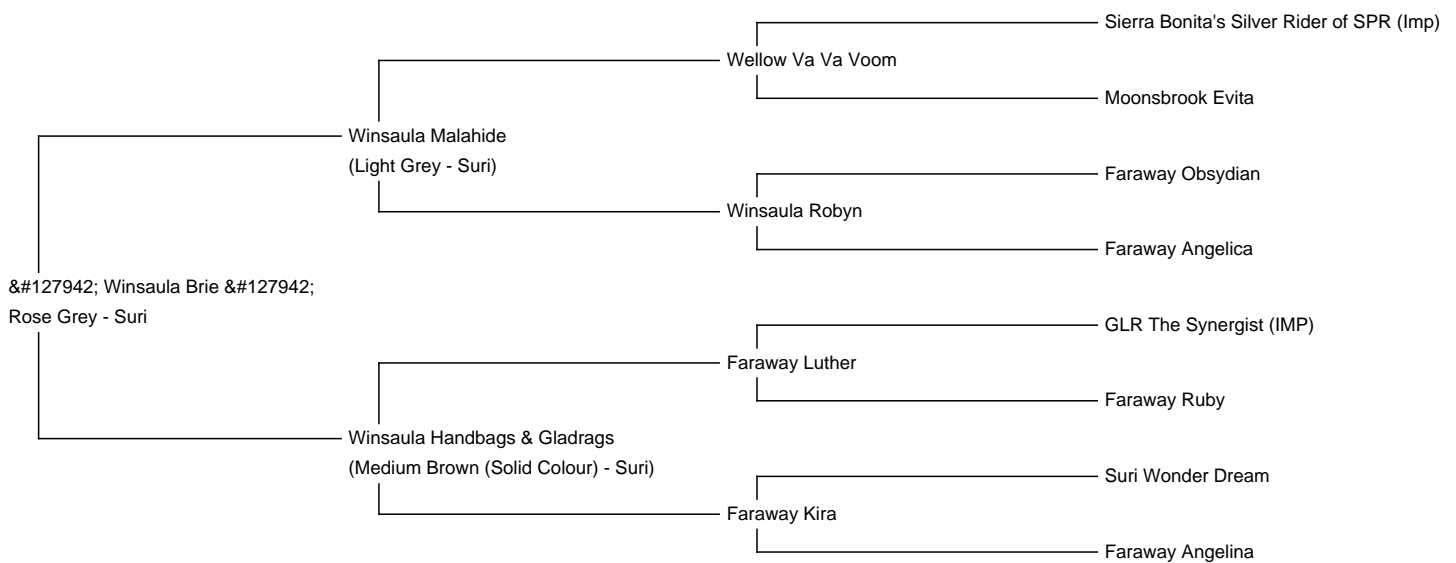

**&#127942; Winsaula Brie &#127942;**

**Price:** £6,000.00

**Sire:** Winsaula Malahide

**Dam:** Winsaula Handbags & Gladrags

**Type:** Female

**Breed Type:** Suri

**Colour:** Rose Grey

**Registered With:** British Alpaca Society UKBAS44385

**Blood Lineage:** Macgyver

**Date of Birth:** 11th June 2023

### Description:

Winsaula Brie is extremely well grown for her age and certainly commands a presence in the ring. She exhibits a highly lustrous fleece with good density and lock style.

Winsaula Brie has been genetically tested and confirmed as classic grey, although she shows as a Cryptic grey in the Brown class where she has achieved outstanding success winning Champion and Reserve Champion.

### Prizes Won:

2025 Malvern Three Countries Show

1st Place Intermediate Suri Female 2 yr fleece

Res Champion Brown Suri Female

2024 Welsh Alpaca Show

1st place suri intermediate 2 yr fleece

Champion Brown Suri