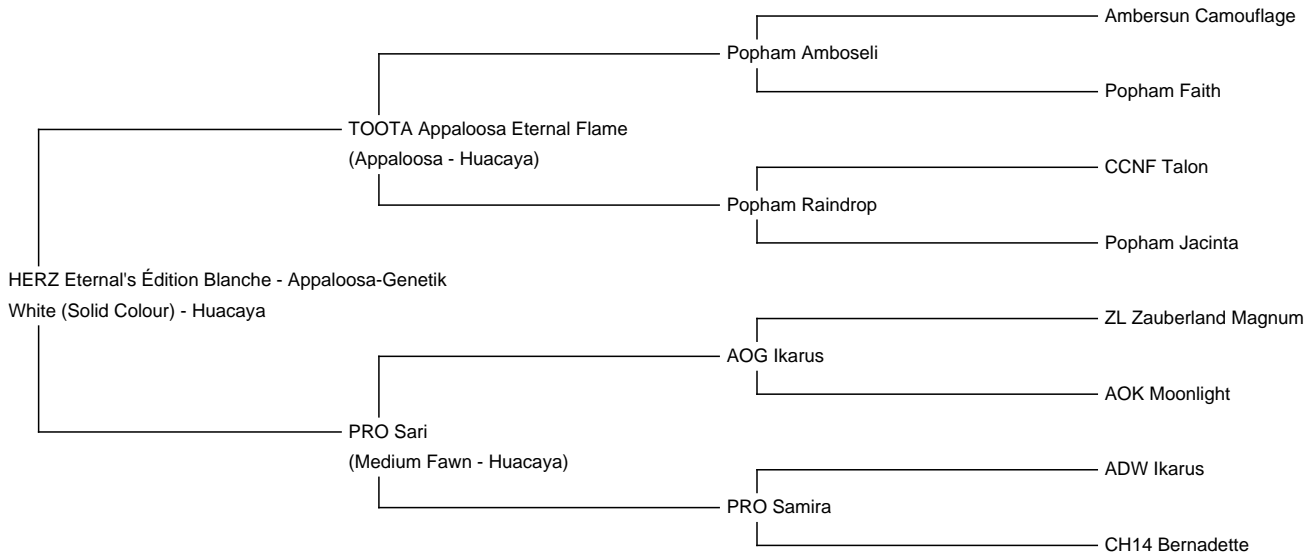

# HERZ Eternal's Édition Blanche - Appaloosa-Genetik

**Price:** €3,200.00 This price is NOT inclusive of sales tax which needs to be added.

**Sire:** TOOTA Appaloosa Eternal Flame

**Dam:** PRO Sari

**Type:** Female

**Breed Type:** Huacaya

**Colour:** White (Solid Colour)

**Registered With:** AAEV

**Blood Lineage:** Popham Amboseli, ADW Ikarus

**Date of Birth:** 2nd July 2024

Alpaka Foto 1

Alpaka Foto 2

Vater TOOTA Appaloosa Eternal Flame