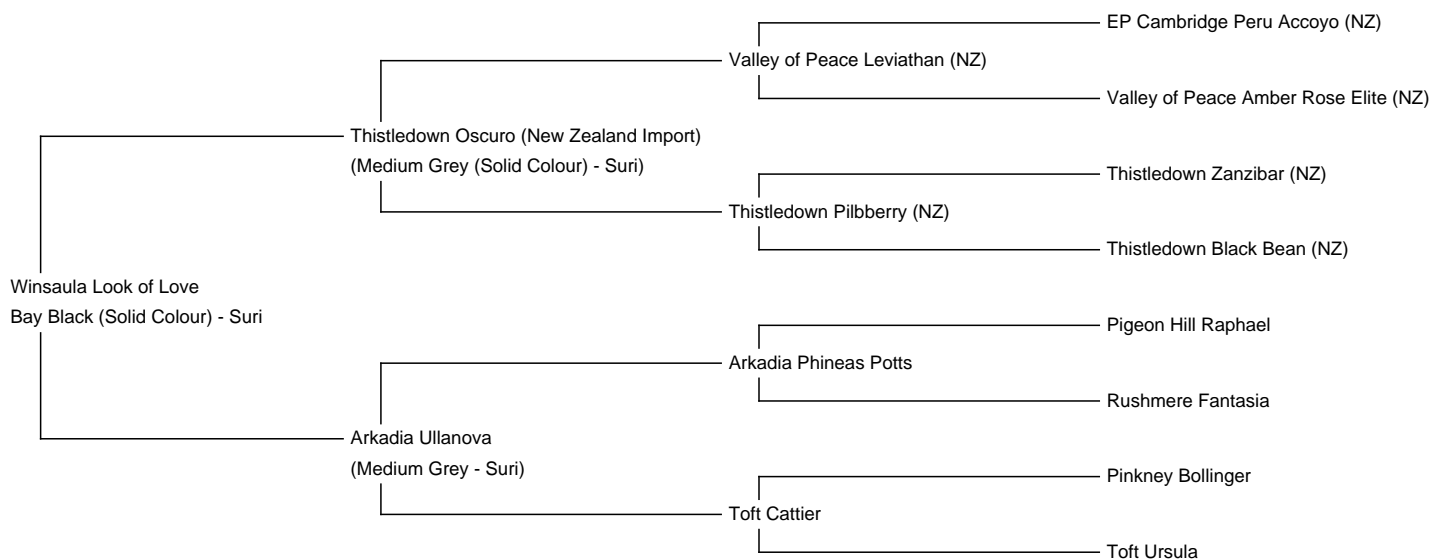

## Winsaula Look of Love (NEW!)

**Price:** £3,000.00 (SOLD)

**Sire:** Thistledown Oscuro (New Zealand Import)

**Dam:** Arkadia Ullanova

**Type:** Female

**Breed Type:** Suri

**Colour:** Bay Black (Solid Colour)

**Registered With:** British Alpaca Society

UKBAS46082

**Blood Lineage:** Thistledown, Canchones

**Date of Birth:** 4th June 2024

### Description:

Winsaula Look of Love is an exceptionally strong boned female with great presence. She carries a lustrous bay black fleece with a wave and twist lock style.

Look of Love will be ready to move to her new home in Q1 2025 although we would like to take her to the National Show.