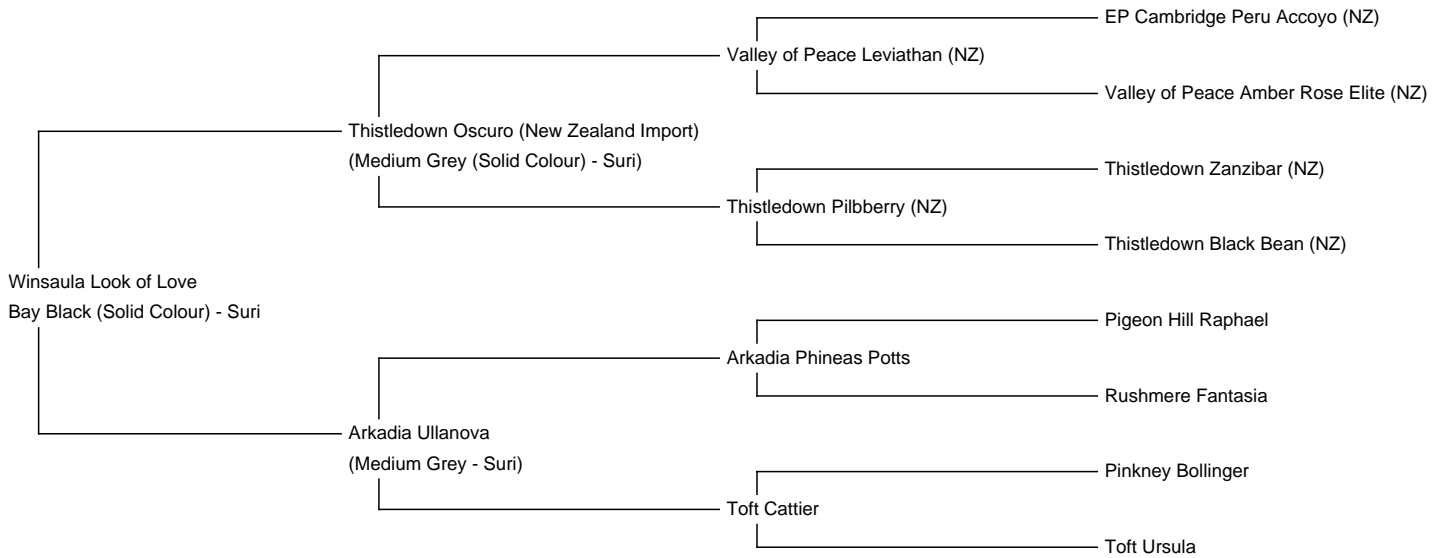

## Winsaula Look of Love

**Price:** £3,000.00 (SOLD)

**Sire:** Thistledown Oscuro (New Zealand Import)

**Dam:** Arkadia Ullanova

**Type:** Female

**Breed Type:** Suri

**Colour:** Bay Black (Solid Colour)

**Registered With:** British Alpaca Society

UKBAS46082

**Blood Lineage:** Thistledown, Canchones

**Date of Birth:** 4th June 2024

### Description:

Winsaula Look of Love is an exceptionally strong boned female with great presence. She carries a lustrous bay black fleece with a wave and twist lock style.

Look of Love will be ready to move to her new home in Q1 2025 although we would like to take her to the National Show.