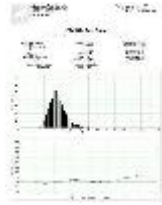

**Date of Birth:** 16th June 2019

Diameter (Micron) of first fleece sample: 18.70µ

**Fleece:** (5th)

22.20µ SD 4.40µ CV 19.80% Curvature 39.80 deg/mm Staple Length 85 mm

*(taken on 11th May 2024 at 4 Years and 11 Months of age)*