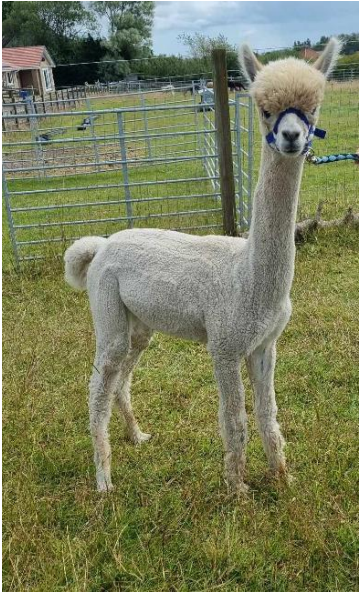

Rivenherd June