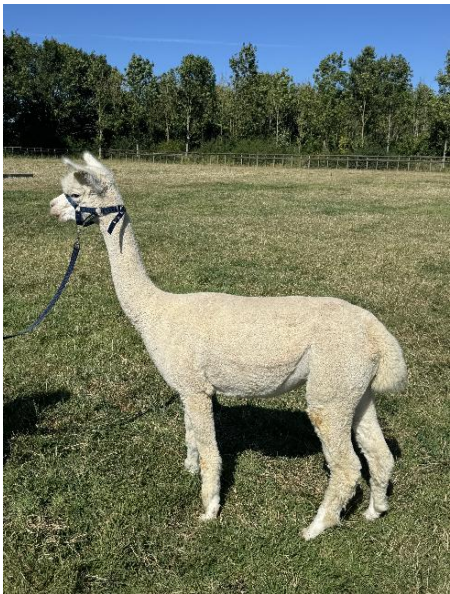

Ashwood Olympic Flame

Price: Price on Application (**SOLD**)

Sire: Stoneleigh Fire Dragon of Ashwood

Dam: Ashwood Lexi

Type: Female

Breed Type: Huacaya

Colour: White (Solid Colour)

Registered With: British Alpaca Society

Date of Birth: 21st June 2020

Description:

Ashwood Olymoic Flame derives from the highly successful lineage of the Supreme Champion Ashwood Lexi and the acclaimed Stoneleigh Fire Dragon of Ashwood, a multi Supreme Champion alpaca in both New Zealand and the Uk. Known for producing exceptional white cries, Fire Dragon passes on superior genetic qualities. At four years old, Olympic Flame displays excellent balance and boasts a beautiful fleece, with her grand sire being the esteemed Gilt Edge Tor de Force of Ashwood. Adding Olympic Flame to your herd would elevate its genetic pedigree with this experienced female, enhancing overall quality.

Prizes Won:

South of England Spring Show 2021 - Huacaya Junior Female - White - 6th

Cornish Fleece how 2021 - Huacaya White Fleece 6 - 12 months - 5th

Number of Crias bred from female: 1

Ashwood Olympic Flame