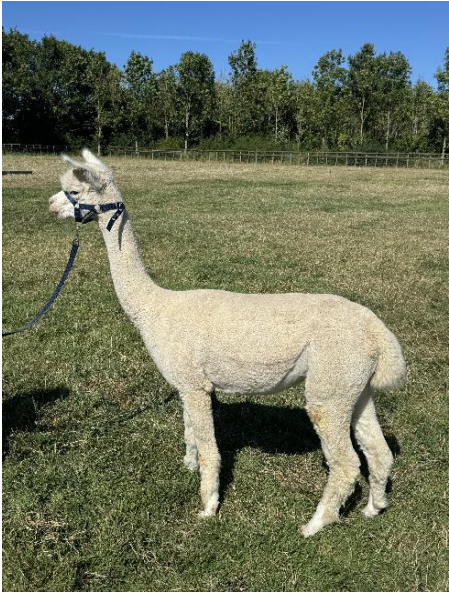

Ashwood Olympic Flame

Price: Price on Application (**SOLD**)

Sire: Stoneleigh Fire Dragon of Ashwood

Dam: Ashwood Lexi

Type: Female

Breed Type: Huacaya

Colour: White (Solid Colour)

Registered With: British Alpaca Society

Date of Birth: 21st June 2020

Description:

Ashwood Olymoic Flame derives from the highly successful lineage of the Supreme Champion Ashwood Lexi and the acclaimed Stoneleigh Fire Dragon of Ashwood, a multi Supreme Champion alpaca in both New Zealand and the Uk. Known for producing exceptional white cries, Fire Dragon passes on superior genetic qualities. At four years old, Olympic Flame displays excellent balance and boasts a beautiful fleece, with her grand sire being the esteemed Gilt Edge Tor de Force of Ashwood. Adding Olympic Flame to your herd would elevate its genetic pedigree with this experienced female, enhancing overall quality.

Prizes Won:

South of England Spring Show 2021 - Huacaya Junior Female - White - 6th

Cornish Fleece how 2021 - Huacaya White Fleece 6 - 12 months - 5th

Number of Crias bred from female: 1

Ashwood Olympic Flame