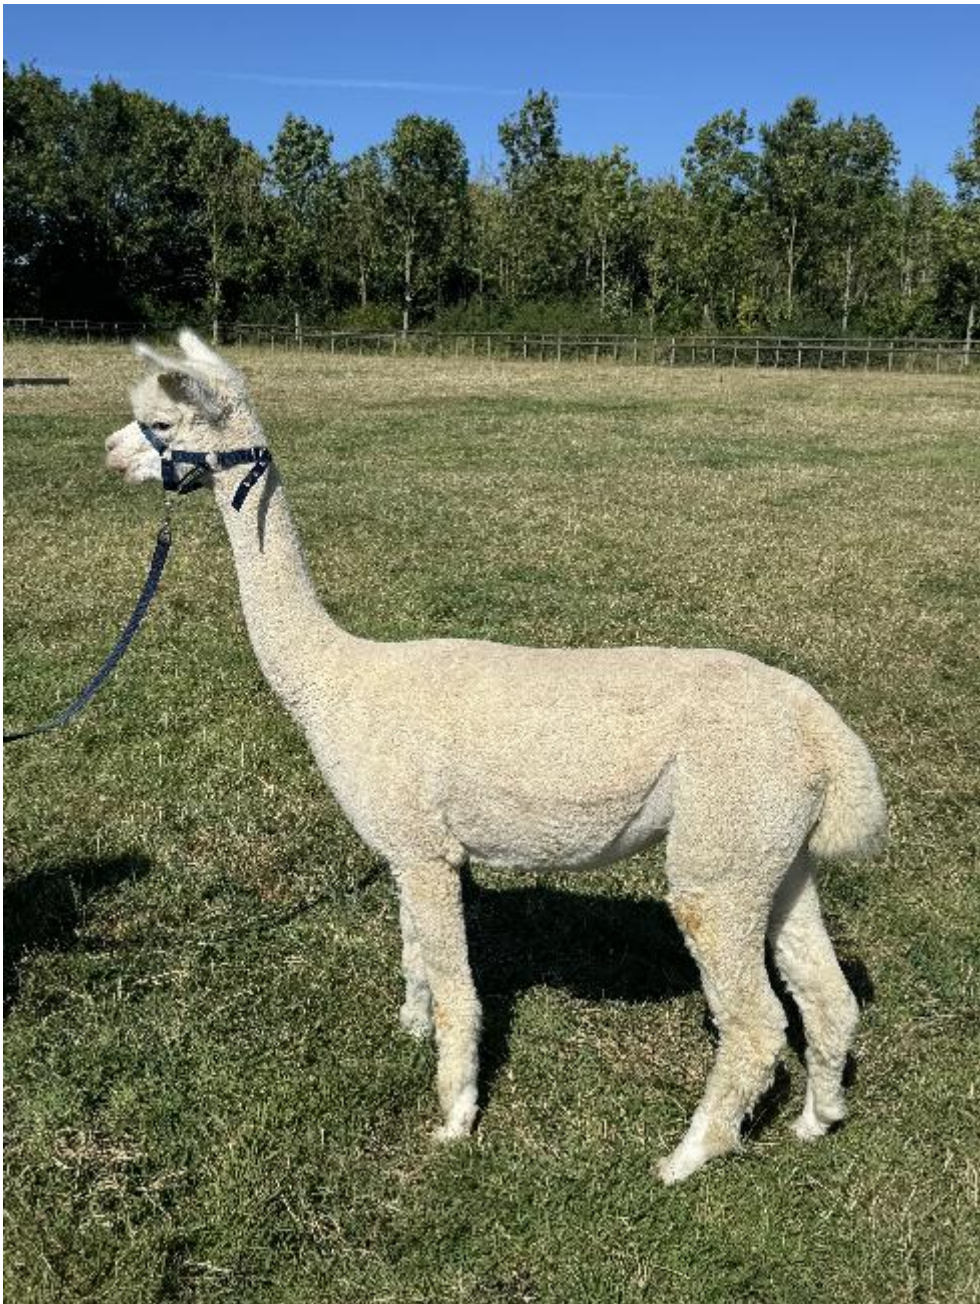

## Ashwood Olympic Flame

**Price:** Price on Application (**SOLD**)

**Sire:** Stoneleigh Fire Dragon of Ashwood

**Dam:** Ashwood Lexi

**Type:** Female

**Breed Type:** Huacaya

**Colour:** White (Solid Colour)

### Description:

Ashwood Olymoic Flame derives from the highly successful lineage of the Supreme Champion Ashwood Lexi and the acclaimed Stoneleigh Fire Dragon of Ashwood, a multi Supreme Champion alpaca in both New Zealand and the Uk. Known for producing exceptional white cries, Fire Dragon passes on superior genetic qualities. At four years old, Olympic Flame displays excellent balance and boasts a beautiful fleece, with her grand sire being the esteemed Gilt Edge Tor de Force of Ashwood. Adding Olympic Flame to your herd would elevate its genetic pedigree with this experienced female, enhancing overall quality.

### Prizes Won:

South of England Spring Show 2021 - Huacaya Junior Female - White - 6th

Cornish Fleece how 2021 - Huacaya White Fleece 6 - 12 months - 5th

**Number of Crias bred from female:** 1

Ashwood Olympic Flame