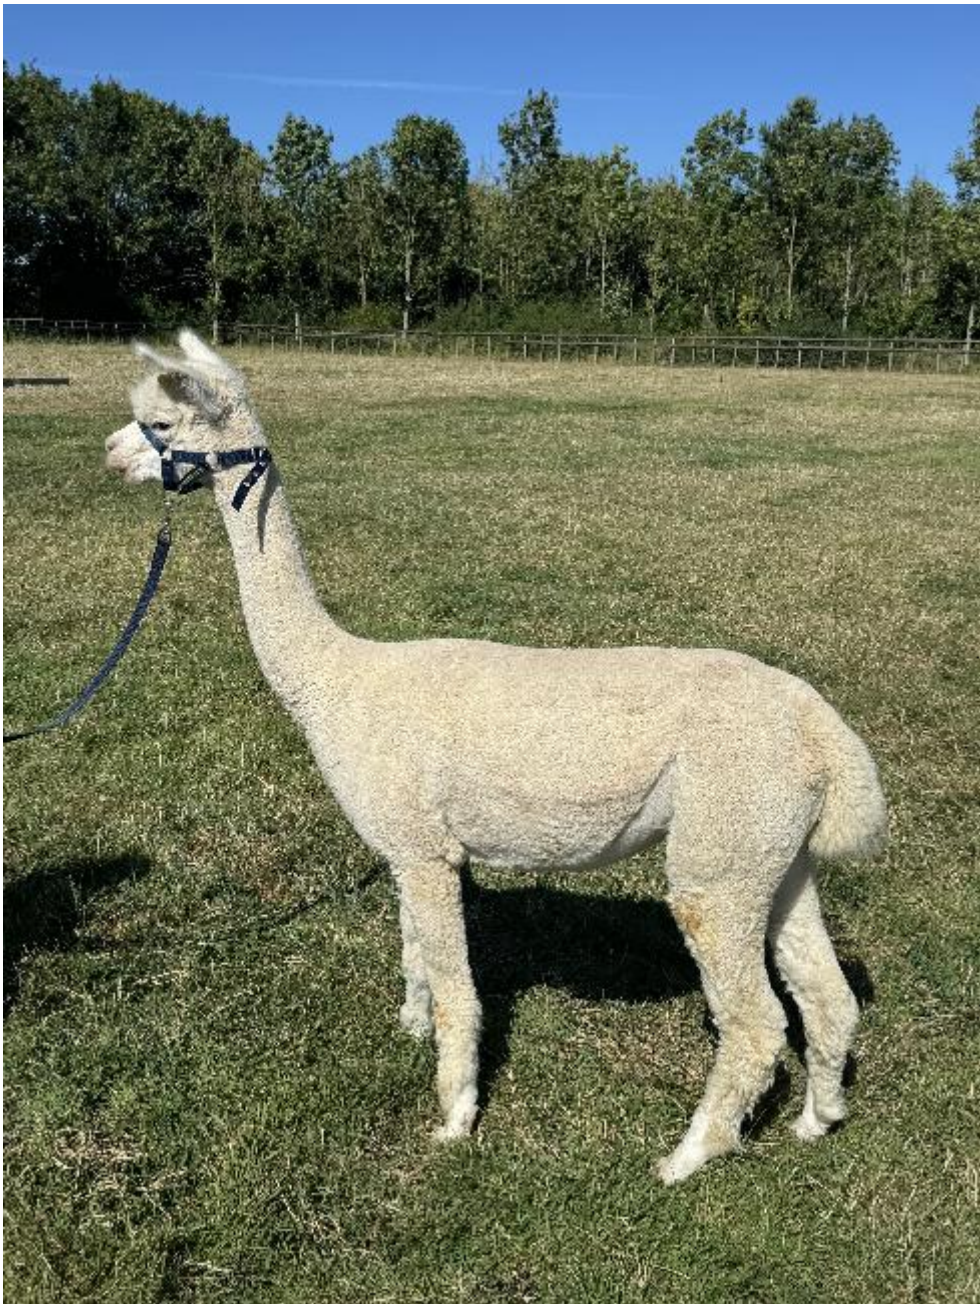

Ashwood Olympic Flame

Price: Price on Application (**SOLD**)

Sire: Stoneleigh Fire Dragon of Ashwood

Dam: Ashwood Lexi

Type: Female

Breed Type: Huacaya

Colour: White (Solid Colour)

Registered With: British Alpaca Society

Date of Birth: 21st June 2020

Description:

Ashwood Olymoic Flame derives from the highly successful lineage of the Supreme Champion Ashwood Lexi and the acclaimed Stoneleigh Fire Dragon of Ashwood, a multi Supreme Champion alpaca in both New Zealand and the Uk. Known for producing exceptional white cries, Fire Dragon passes on superior genetic qualities. At four years old, Olympic Flame displays excellent balance and boasts a beautiful fleece, with her grand sire being the esteemed Gilt Edge Tor de Force of Ashwood. Adding Olympic Flame to your herd would elevate its genetic pedigree with this experienced female, enhancing overall quality.

Prizes Won:

South of England Spring Show 2021 - Huacaya Junior Female - White - 6th

Cornish Fleece how 2021 - Huacaya White Fleece 6 - 12 months - 5th

Number of Crias bred from female: 1

Ashwood Olympic Flame