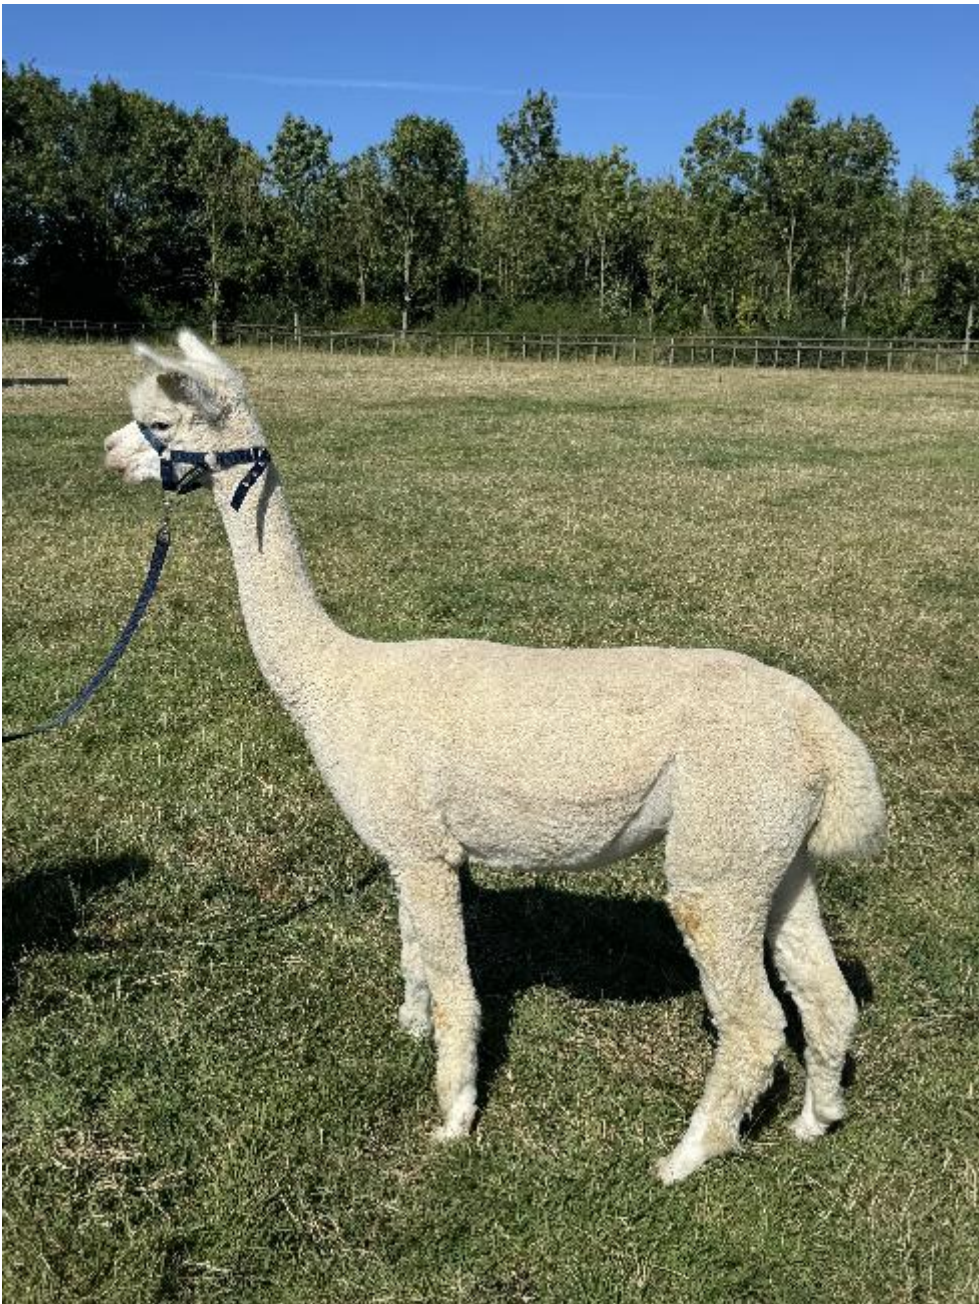

## Ashwood Olympic Flame

**Price:** Price on Application (**SOLD**)

**Sire:** Stoneleigh Fire Dragon of Ashwood

**Dam:** Ashwood Lexi

**Type:** Female

**Breed Type:** Huacaya

**Colour:** White (Solid Colour)

### Description:

Ashwood Olymoic Flame derives from the highly successful lineage of the Supreme Champion Ashwood Lexi and the acclaimed Stoneleigh Fire Dragon of Ashwood, a multi Supreme Champion alpaca in both New Zealand and the Uk. Known for producing exceptional white cries, Fire Dragon passes on superior genetic qualities. At four years old, Olympic Flame displays excellent balance and boasts a beautiful fleece, with her grand sire being the esteemed Gilt Edge Tor de Force of Ashwood. Adding Olympic Flame to your herd would elevate its genetic pedigree with this experienced female, enhancing overall quality.

### Prizes Won:

South of England Spring Show 2021 - Huacaya Junior Female - White - 6th

Cornish Fleece how 2021 - Huacaya White Fleece 6 - 12 months - 5th

**Number of Crias bred from female:** 1

Ashwood Olympic Flame