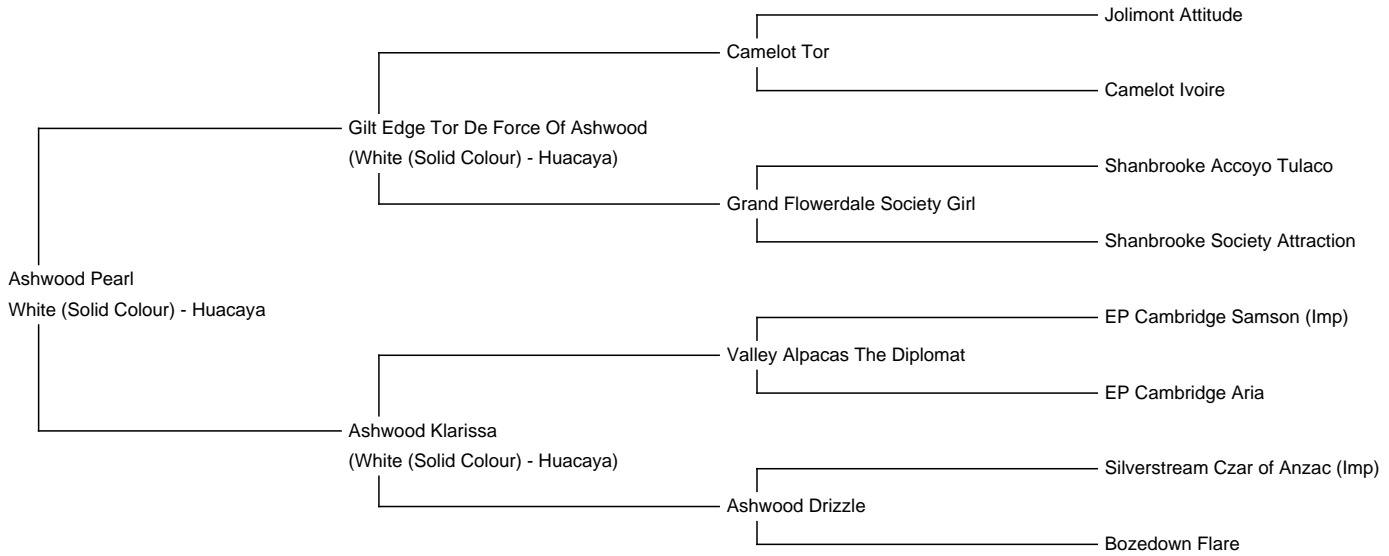

Ashwood Pearl

Price: £1,000.00 (excl VAT) **(SOLD)**

Sire: Gilt Edge Tor De Force Of Ashwood

Dam: Ashwood Klarissa

Type: Female

Breed Type: Huacaya

Colour: White (Solid Colour)

Registered With: British Alpaca Society

Date of Birth: 21st June 2021

Description:

Experience the exquisite Ashwood Pearl, a splendid female with a remarkable temperament and beautifully structured fleece. Her lineage boasts the renowned Gilt Edge Tor de Force of Ashwood and Ashwood Klarissa, both multi-champion winners. This exceptional genetic combination has yielded Ashwood Octavia, a top-tier multi-champion female and a promising young up and coming stud for Ashwood.

Embrace this unique opportunity to infuse your herd with superior genetics at an unbeatable value.

Number of Crias bred from female: 0

Ashwood Pearl

Ashwood Pearl