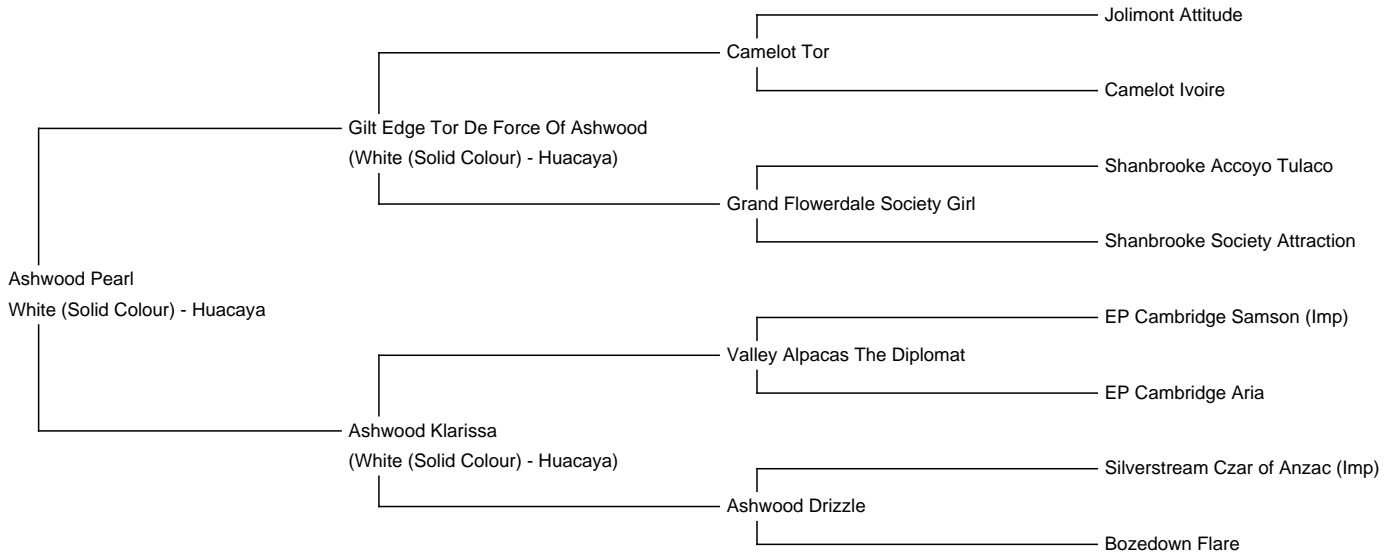

# Ashwood Pearl

**Price:** £1,000.00 (excl VAT) **(SOLD)**

**Sire:** Gilt Edge Tor De Force Of Ashwood

**Dam:** Ashwood Klarissa

**Type:** Female

**Breed Type:** Huacaya

**Colour:** White (Solid Colour)

**Registered With:** British Alpaca Society

## Description:

Experience the exquisite Ashwood Pearl, a splendid female with a remarkable temperament and beautifully structured fleece. Her lineage boasts the renowned Gilt Edge Tor de Force of Ashwood and Ashwood Klarissa, both multi-champion winners. This exceptional genetic combination has yielded Ashwood Octavia, a top-tier multi-champion female and a promising young up and coming stud for Ashwood.

Embrace this unique opportunity to infuse your herd with superior genetics at an unbeatable value.

**Number of Crias bred from female: 0**

Ashwood Pearl

Ashwood Pearl