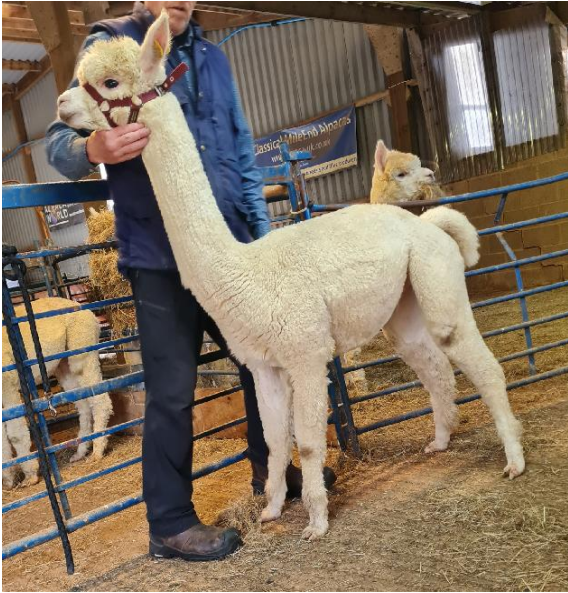

CME Griselda