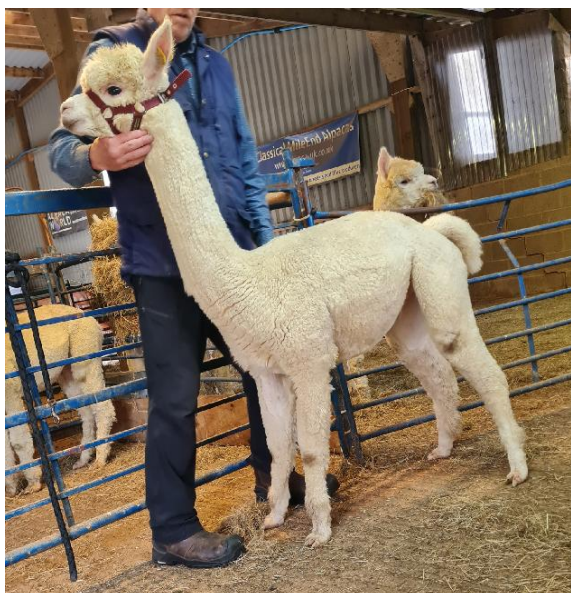

CME Griselda