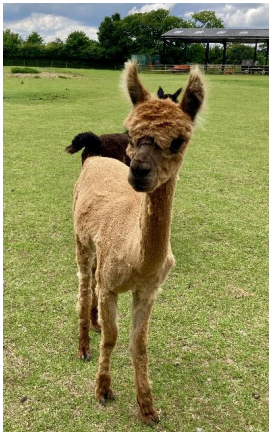

Alpaca Photo 2