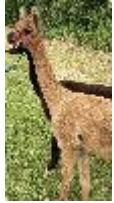

Lough Rynn Butterscotch *NO VAT, OBO*

Price: £3,000.00

Sire: Moat Farm Ezra

Dam: Butlers Farm Black Treacle

Type: Female

Breed Type: Huacaya

Colour: Dark Fawn (Solid Colour)

Registered With: UKBAS44349

Date of Birth: 10th June 2023

Description:

Butterscotch is an absolutely fantastic young female, not only is she extremely friendly and loves nothing more than coming up for a scratch and to be fussed over, she is also well-grown (in fact, she was already born well-grown!), has a lovely conformation and a soft, highly processable fleece.