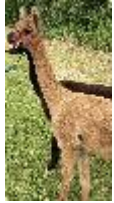

# Lough Rynn Butterscotch \*NO VAT, OBO\*

**Price:** £3,000.00

**Sire:** Moat Farm Ezra

**Dam:** Butlers Farm Black Treacle

**Type:** Female

**Breed Type:** Huacaya

**Colour:** Dark Fawn (Solid Colour)

**Registered With:** UKBAS44349

## Description:

Butterscotch is an absolutely fantastic young female, not only is she extremely friendly and loves nothing more than coming up for a scratch and to be fussed over, she is also well-grown (in fact, she was already born well-grown!), has a lovely conformation and a soft, highly processable fleece.