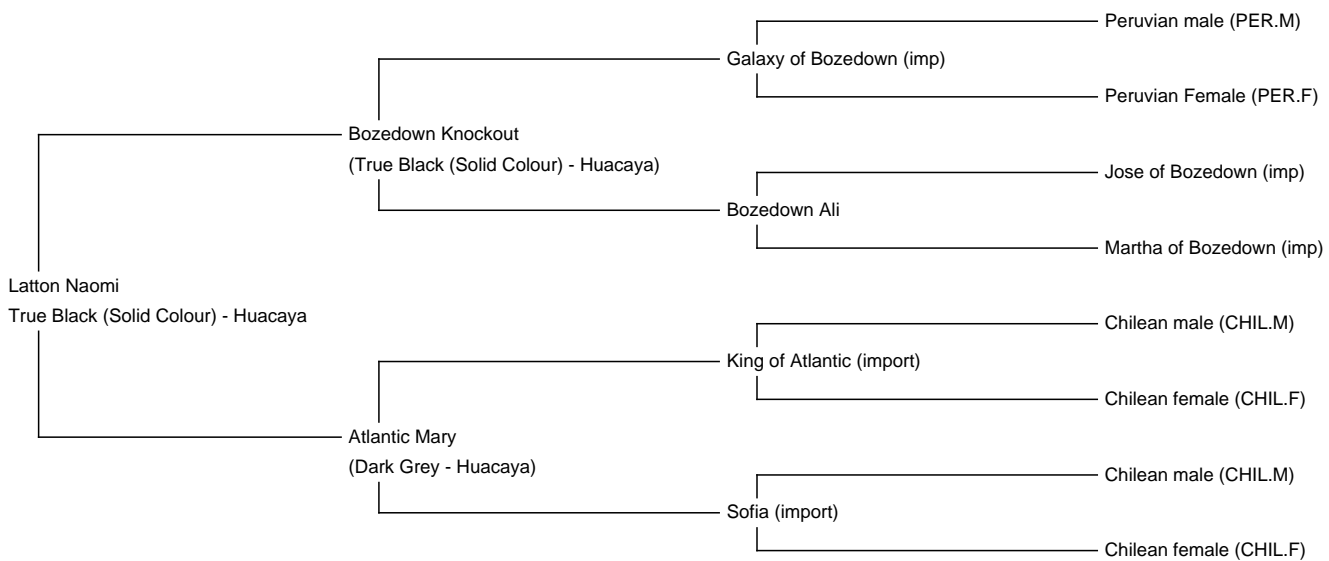

Latton Naomi

Price: £2,000.00

Sire: Bozedown Knockout

Dam: Atlantic Mary

Type: Female

Breed Type: Huacaya

Colour: True Black (Solid Colour)

Registered With: British Alpaca Society (BAS)

UKBAS26288

Blood Lineage: United Kingdom

Date of Birth: 19th July 2014

Description:

Naomi is a great reliable breeding female, who is a great protective mum, she has had this year off. she has had two beautiful quality bay black females with us and previously one male and one female prior two us owning her.

Naomi is a confident alpaca who will eat from your hand, she holds her position well in the pack. she has a range of genetics, and is the perfect experienced dam. Naomi is up to date with husbandry.

Number of Crias bred from female: 4