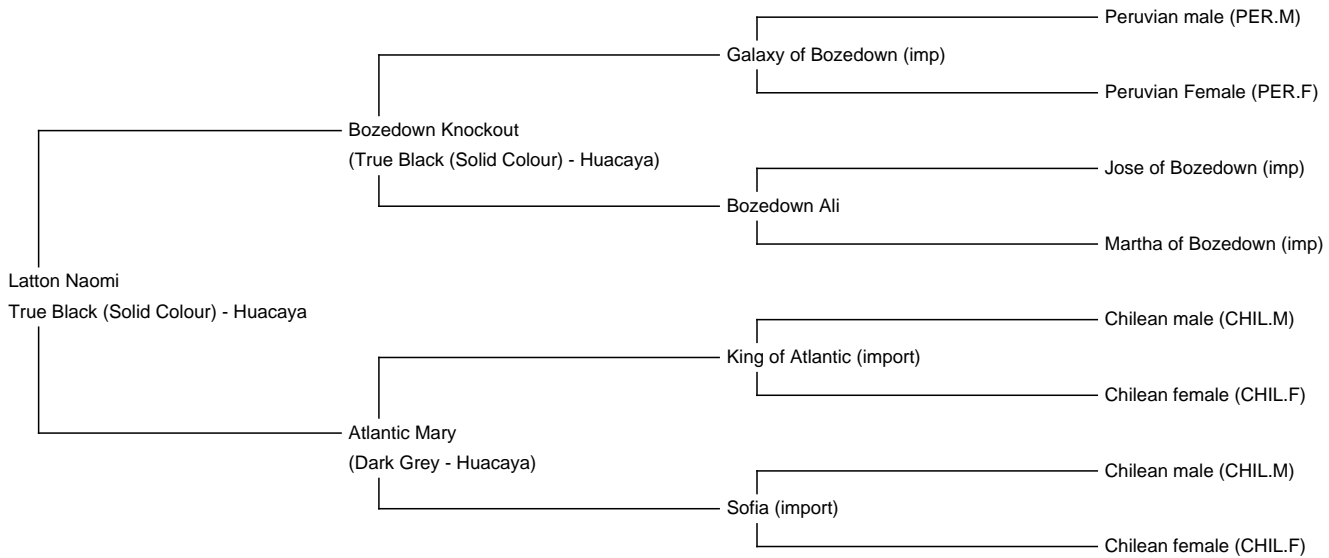

Latton Naomi

Price: £1,800.00

Sire: Bozedown Knockout

Dam: Atlantic Mary

Type: Female

Breed Type: Huacaya

Colour: True Black (Solid Colour)

Registered With: British Alpaca Society (BAS)

UKBAS26288

Blood Lineage: United Kingdom

Date of Birth: 19th July 2014

Description:

Naomi is a great reliable breeding female, who is a great protective mum, she has had this year off. she has had two beautiful quality bay black females with us and previously one male and one female prior two us owning her.