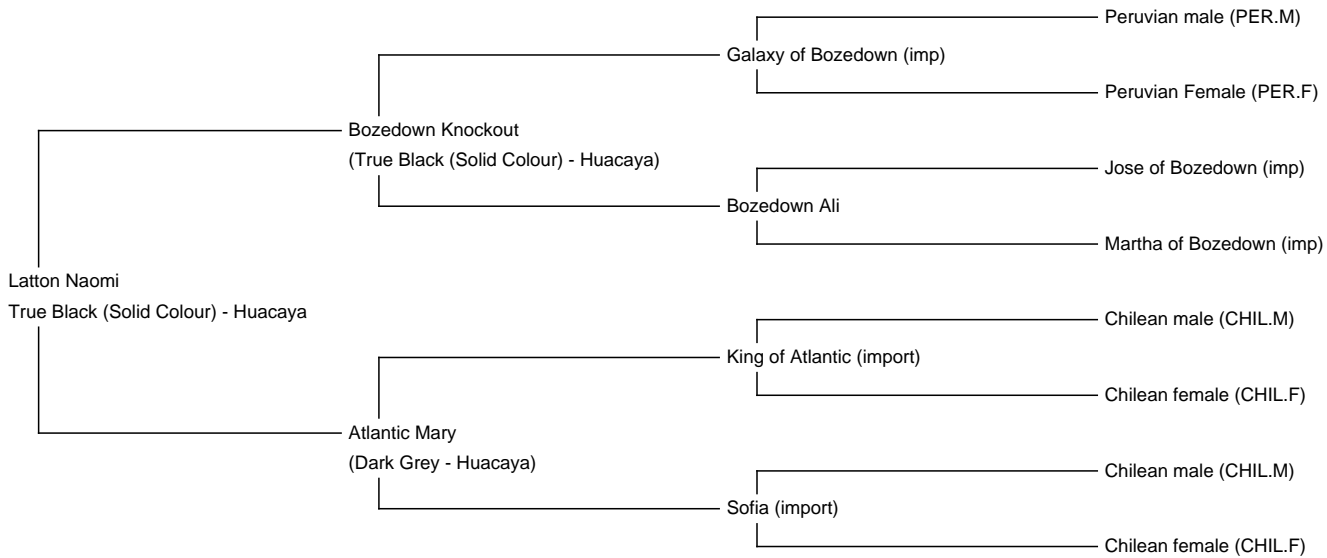

Latton Naomi

Price: £1,800.00

Sire: Bozedown Knockout

Dam: Atlantic Mary

Type: Female

Breed Type: Huacaya

Colour: True Black (Solid Colour)

Registered With: British Alpaca Society (BAS)

UKBAS26288

Blood Lineage: United Kingdom

Date of Birth: 19th July 2014

Description:

Naomi is a great reliable breeding female, who is a great protective mum, she has had this year off. she has had two beautiful quality bay black females with us and previously one male and one female prior two us owning her.