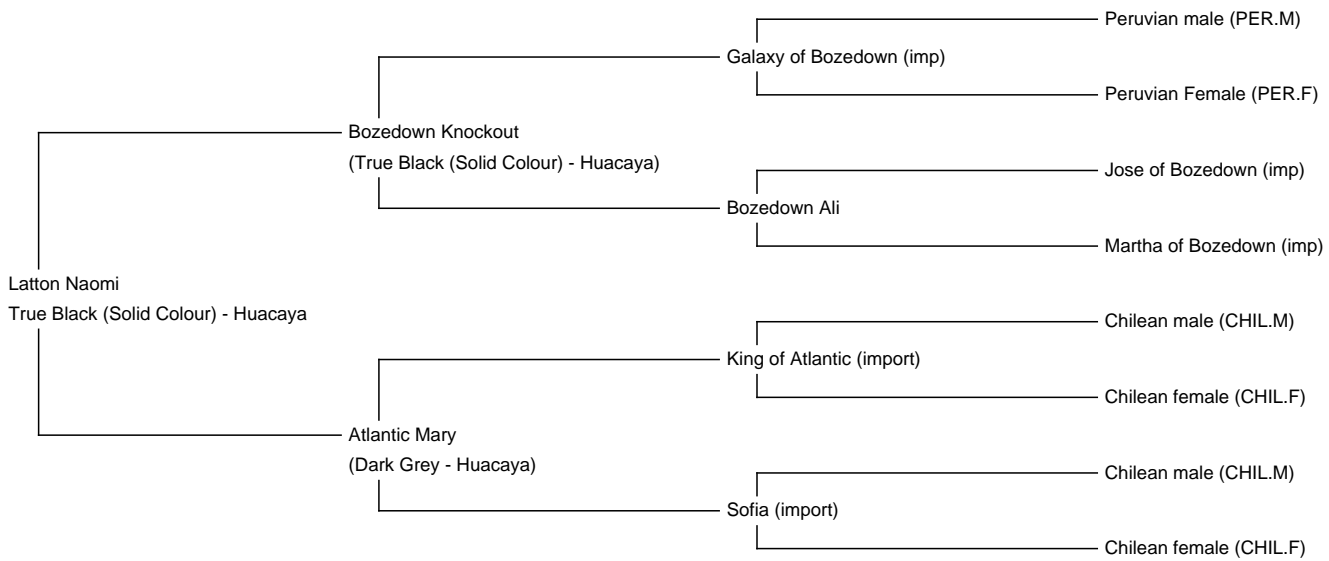

Latton Naomi

Price: £2,000.00

Sire: Bozedown Knockout

Dam: Atlantic Mary

Type: Female

Breed Type: Huacaya

Colour: True Black (Solid Colour)

Registered With: British Alpaca Society (BAS)

UKBAS26288

Blood Lineage: United Kingdom

Date of Birth: 19th July 2014

Description:

Naomi is a great reliable breeding female, who is a great protective mum, she has had this year off. she has had two beautiful quality bay black females with us and previously one male and one female prior two us owning her.