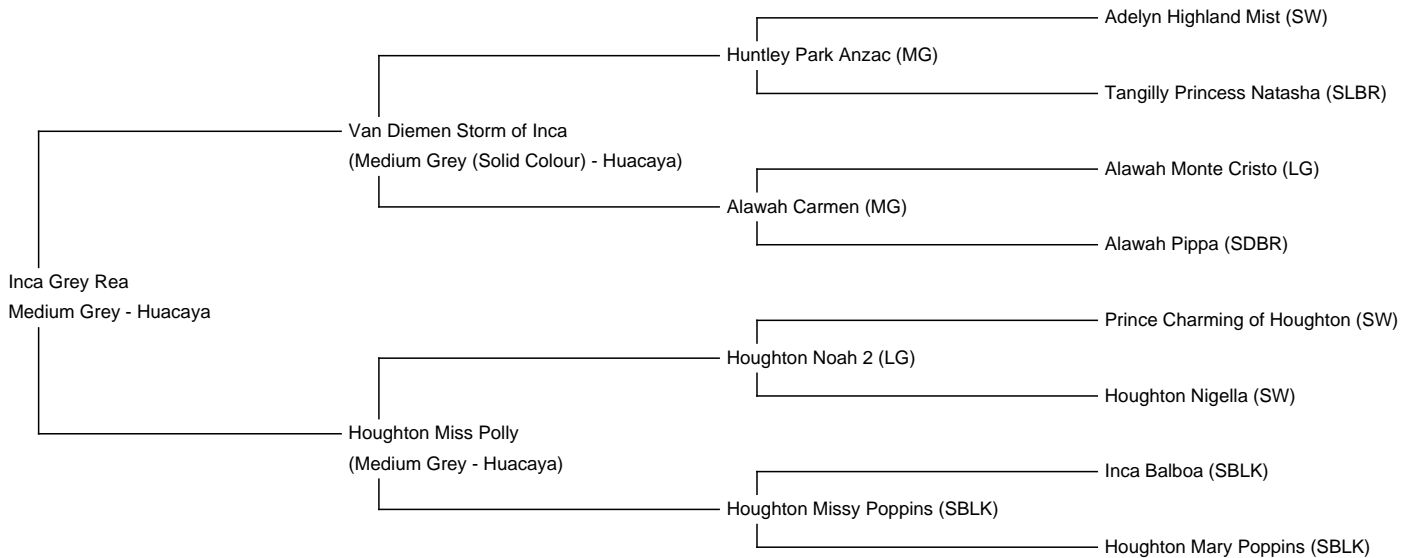

## Inca Grey Rea

**Price:** £7,250.00 (excl VAT)

**Sire:** Van Diemen Storm of Inca

**Dam:** Houghton Miss Polly

**Type:** Pregnant Female (Pregnant)

**Breed Type:** Huacaya

**Colour:** Medium Grey

**Registered With:** British Alpaca Society - UKBAS42663

**Blood Lineage:** Australian and UK Bloodlines

**Date of Birth:** 29th July 2022

### Description:

Inca Rea is a very special and high end medium silver grey female. She has been bred carefully over a number of generations and is currently pregnant to our champion grey sire Inca Grey Omaha.

Available for domestic purchase and also export to the EU, Norway, Switzerland, India and the Middle East.

**Name of covering male:** Inca Grey Omaha (Medium Grey)

**Last Mating Date:** 31st May 2024

**Estimated Date Cria Due (Pregnant Female):** 30th April 2025