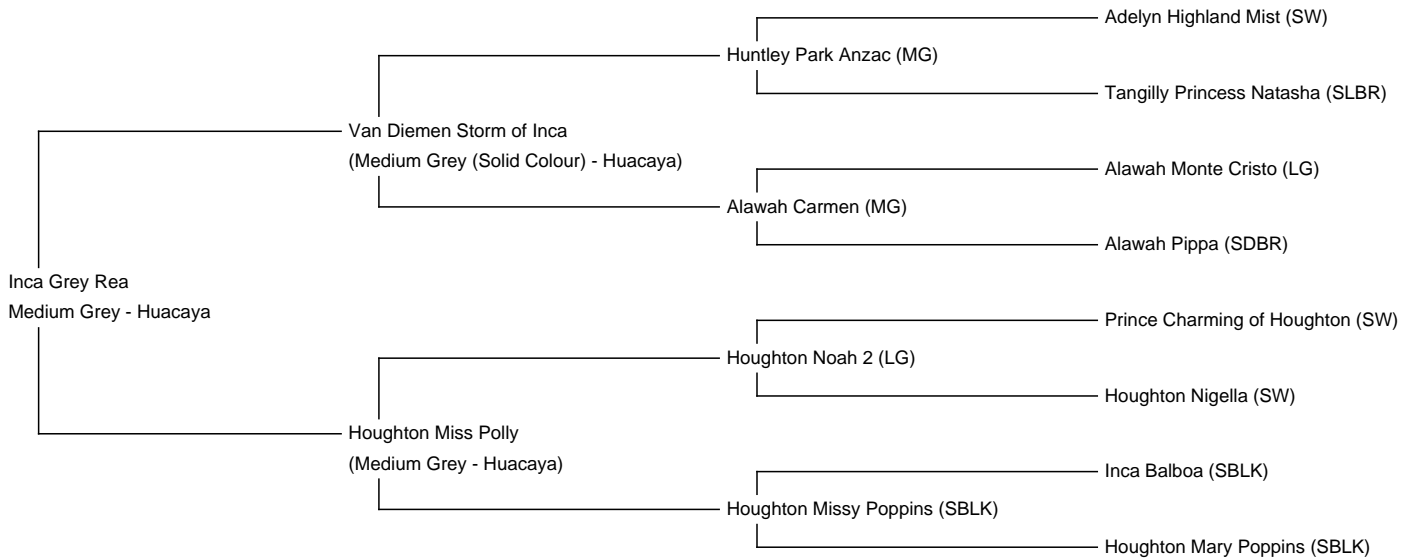

Inca Grey Rea

Price: £7,250.00 (excl VAT)

Sire: Van Diemen Storm of Inca

Dam: Houghton Miss Polly

Type: Pregnant Female (Pregnant)

Breed Type: Huacaya

Colour: Medium Grey

Registered With: British Alpaca Society - UKBAS42663

Blood Lineage: Australian and UK Bloodlines

Date of Birth: 29th July 2022

Fleece: (2nd)

20.70µ SD 4.20µ % Over 30 Microns(µ) 2.90% SF 20.00µ Staple Length 131 mm Yield 2.74 Kg/Year

(taken on 12th March 2024 at 1 Year and 8 Months of age)

Description:

Inca Rea is a very special and high end medium silver grey female. She has been bred carefully over a number of generations and is currently pregnant to our champion grey sire Inca Grey Omaha.

Available for domestic purchase and also export to the EU, Norway, Switzerland, India and the Middle East.

Name of covering male: Inca Grey Omaha (Medium Grey)

Last Mating Date: 31st May 2024

Estimated Date Cria Due (Pregnant Female): 30th April 2025