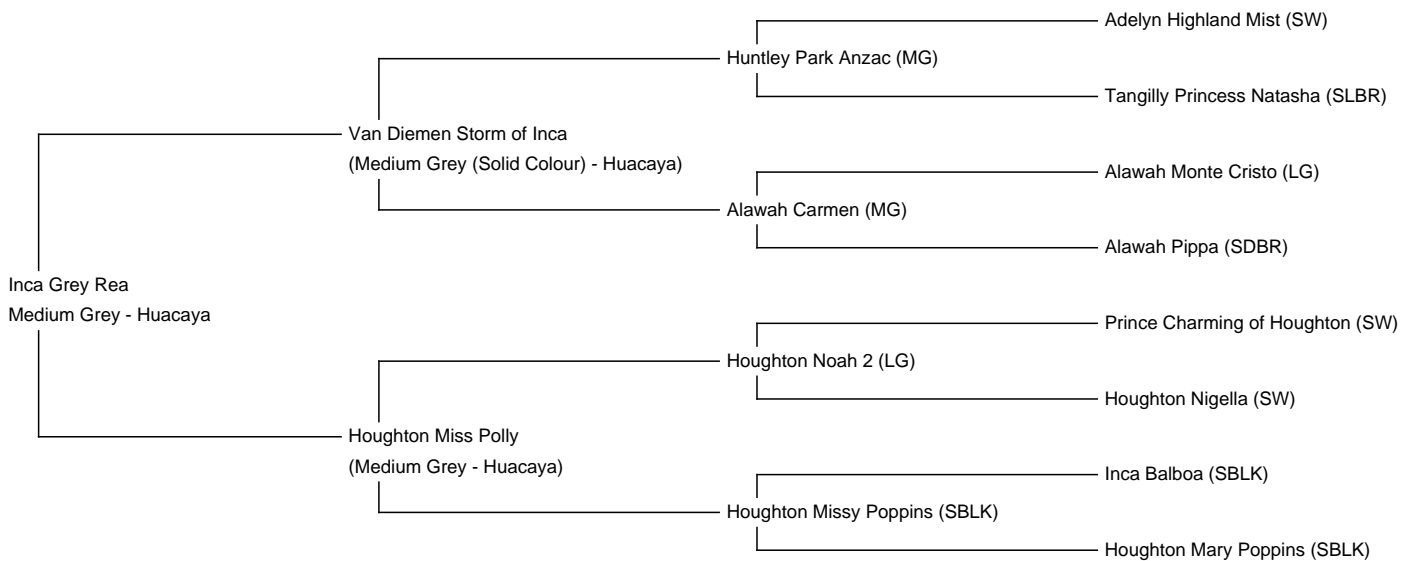

Inca Grey Rea

Price: £7,250.00 (excl VAT)

Sire: Van Diemen Storm of Inca

Dam: Houghton Miss Polly

Type: Pregnant Female (Pregnant)

Breed Type: Huacaya

Colour: Medium Grey

Registered With: British Alpaca Society - UKBAS42663

Blood Lineage: Australian and UK Bloodlines

Date of Birth: 29th July 2022

Fleece: (2nd)

20.70µ SD 4.20µ % Over 30 Microns(µ) 2.90% SF 20.00µ Staple Length 131 mm Yield 2.74 Kg/Year

(taken on 12th March 2024 at 1 Year and 8 Months of age)

Description:

Inca Rea is a very special and high end medium silver grey female. She has been bred carefully over a number of generations and is currently pregnant to our champion grey sire Inca Grey Omaha.

Available for domestic purchase and also export to the EU, Norway, Switzerland, India and the Middle East.

Name of covering male: Inca Grey Omaha (Medium Grey)

Last Mating Date: 31st May 2024

Estimated Date Cria Due (Pregnant Female): 30th April 2025