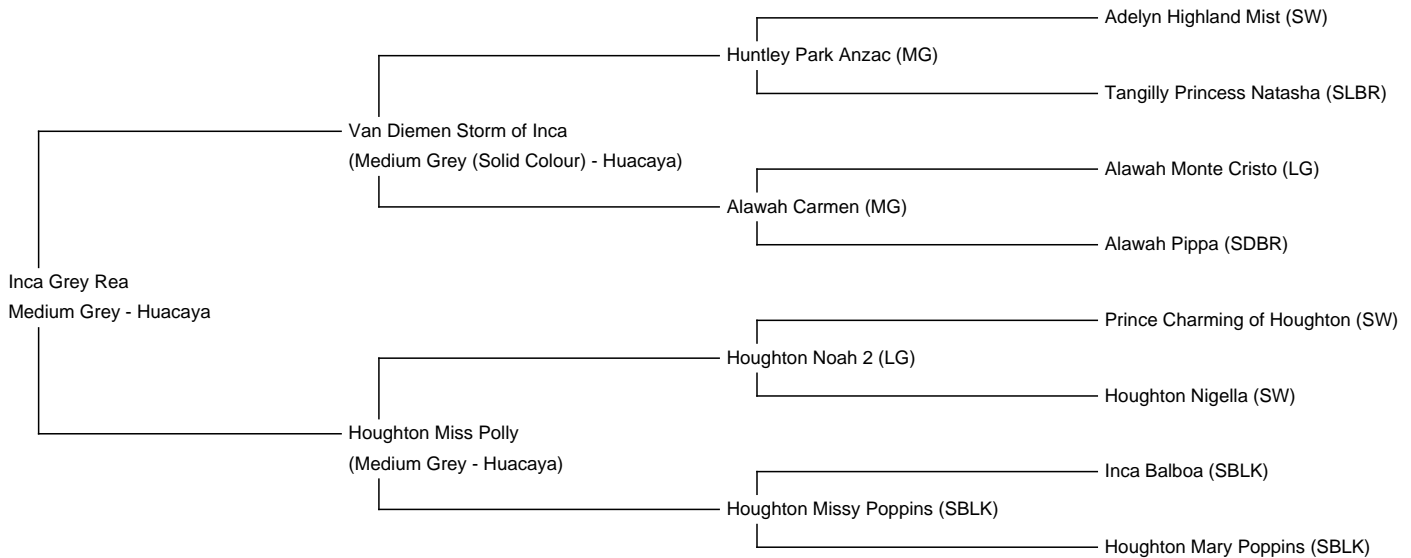

Inca Grey Rea

Price: £7,250.00 (excl VAT)

Sire: Van Diemen Storm of Inca

Dam: Houghton Miss Polly

Type: Pregnant Female (Pregnant)

Breed Type: Huacaya

Colour: Medium Grey

Registered With: British Alpaca Society - UKBAS42663

Blood Lineage: Australian and UK Bloodlines

Date of Birth: 29th July 2022

Fleece: (2nd)

20.70µ SD 4.20µ % Over 30 Microns(µ) 2.90% SF 20.00µ Staple Length 131 mm Yield 2.74 Kg/Year

(taken on 12th March 2024 at 1 Year and 8 Months of age)

Description:

Inca Rea is a very special and high end medium silver grey female. She has been bred carefully over a number of generations and is currently pregnant to our champion grey sire Inca Grey Omaha.

Available for domestic purchase and also export to the EU, Norway, Switzerland, India and the Middle East.

Name of covering male: Inca Grey Omaha (Medium Grey)

Last Mating Date: 31st May 2024

Estimated Date Cria Due (Pregnant Female): 30th April 2025