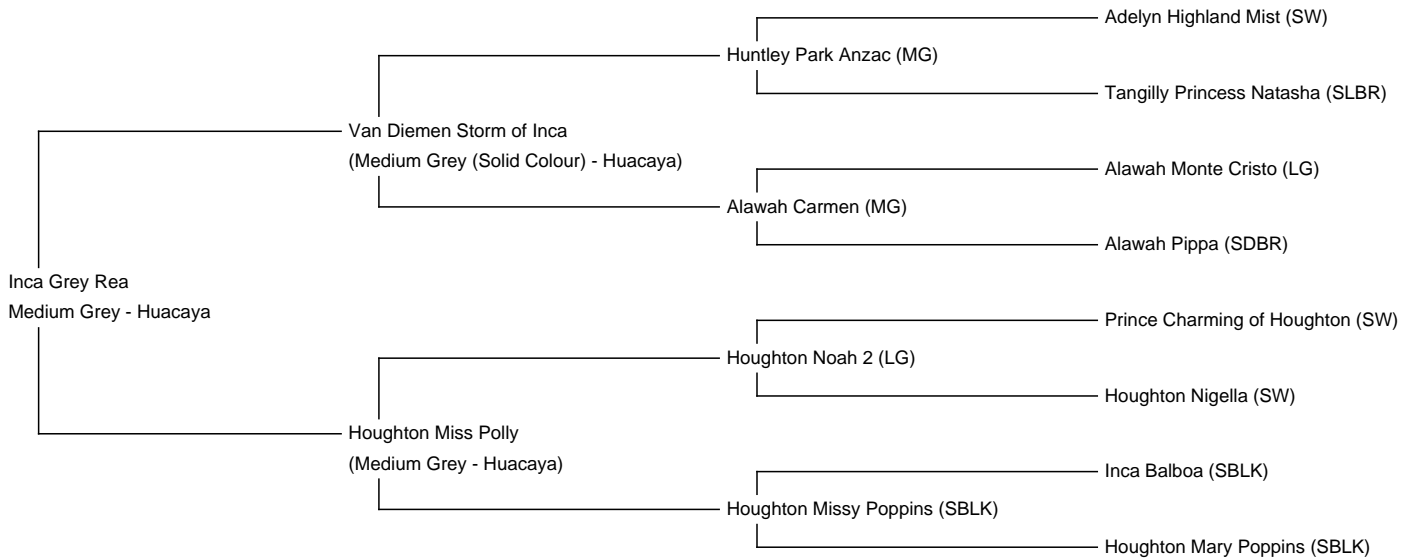

## Inca Grey Rea

**Price:** £7,250.00 (excl VAT)

**Sire:** Van Diemen Storm of Inca

**Dam:** Houghton Miss Polly

**Type:** Pregnant Female (Pregnant)

**Breed Type:** Huacaya

**Colour:** Medium Grey

**Registered With:** British Alpaca Society - UKBAS42663

**Blood Lineage:** Australian and UK Bloodlines

**Date of Birth:** 29th July 2022

### Description:

Inca Rea is a very special and high end medium silver grey female. She has been bred carefully over a number of generations and is currently pregnant to our champion grey sire Inca Grey Omaha.

Available for domestic purchase and also export to the EU, Norway, Switzerland, India and the Middle East.

**Name of covering male:** Inca Grey Omaha (Medium Grey)

**Last Mating Date:** 31st May 2024

**Estimated Date Cria Due (Pregnant Female):** 30th April 2025