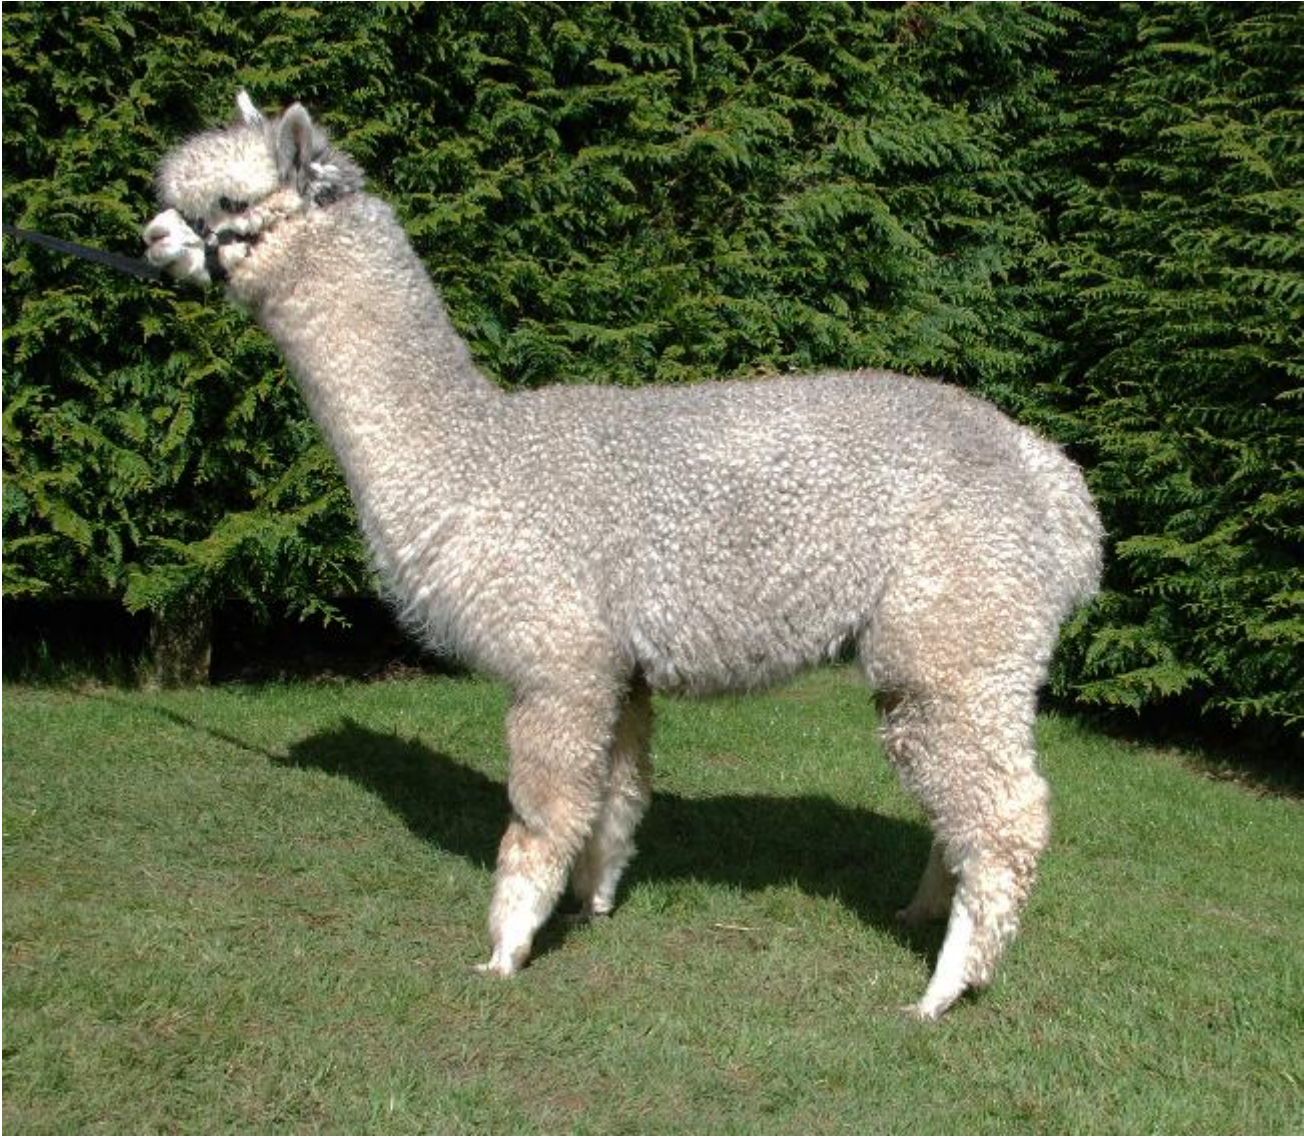

Inca Grey Rea