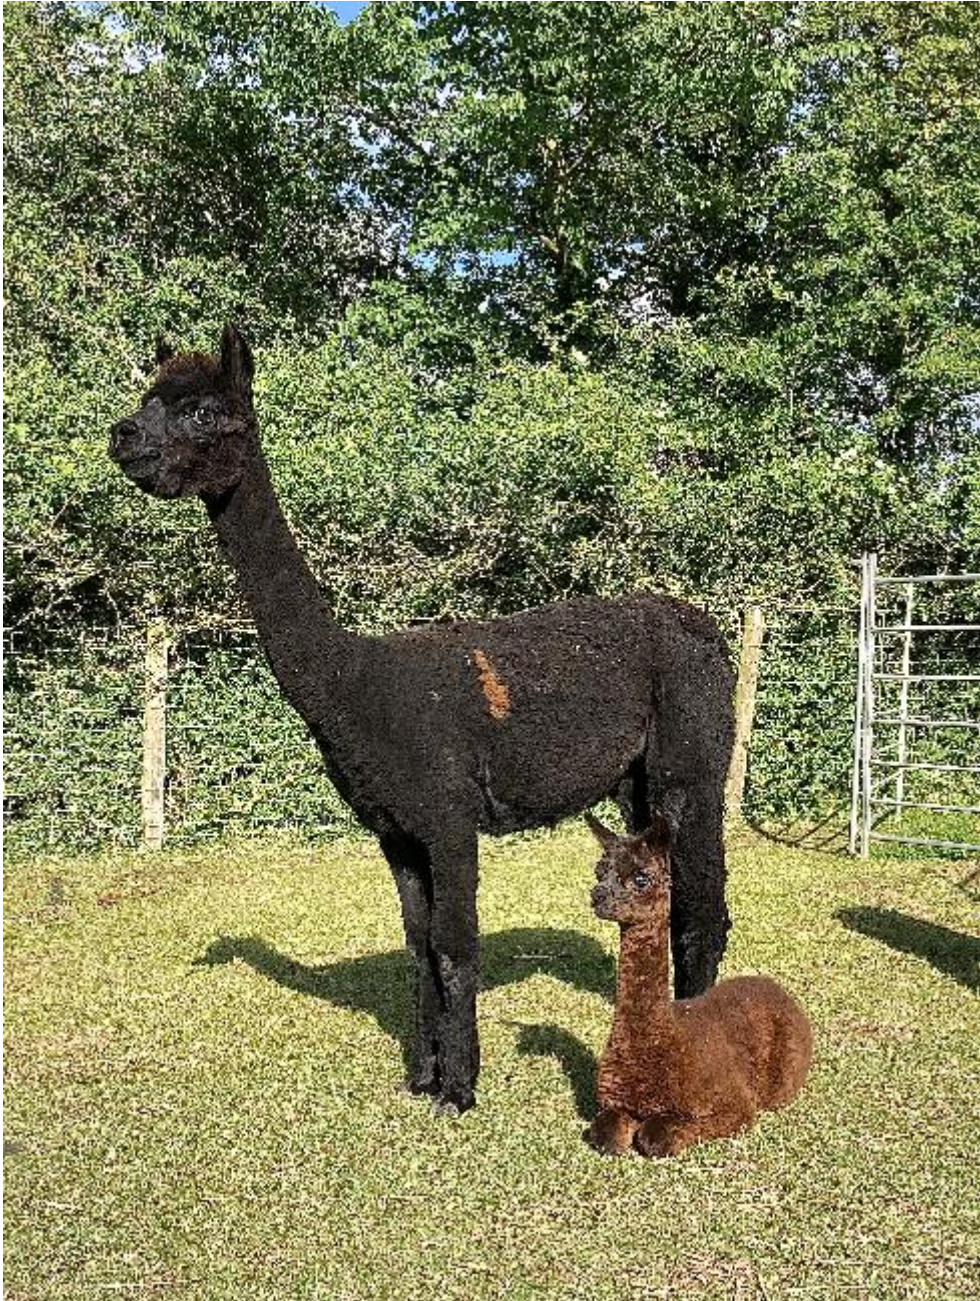

**Number of Crias bred from female: 5**

**Sire of Cria at Foot:** Moat Farm Ezra (Dark Brown)

**Cria at Foot:** Dark brown female, not registered yet in case the buyer would prefer to use their herd name straight away. She has been putting on just over 2kg/week, born at 9.7kg. Assisted birth but up and feeding within half an hour and textbook ever since. One dark fawn full sister (1yo) can be viewed too but is currently not for sale.

**Date of Birth of Cria at Foot:** 18th June 2024

**Current Age of Cria at Foot:** 21 Weeks and 4 Days

Treacle & 2024 Female Cria

'23 Cria Fleece Sample

Treacle '22 Fleece Stats

EID : UKBAS304  
EarTag : Black Trea  
Micron : 19.1 mic  
SD : 3.6 mic  
CVD : 19.0 %  
CEM : 6.9 mic  
<15 : 8.7 %  
CF : 99.1 %  
SF : 18.3 mic  
CRV : 31.9 Dg/mm  
SDC : 25.6 Dg/mm  
LotDest : superfine  
Notes : 13/06/16