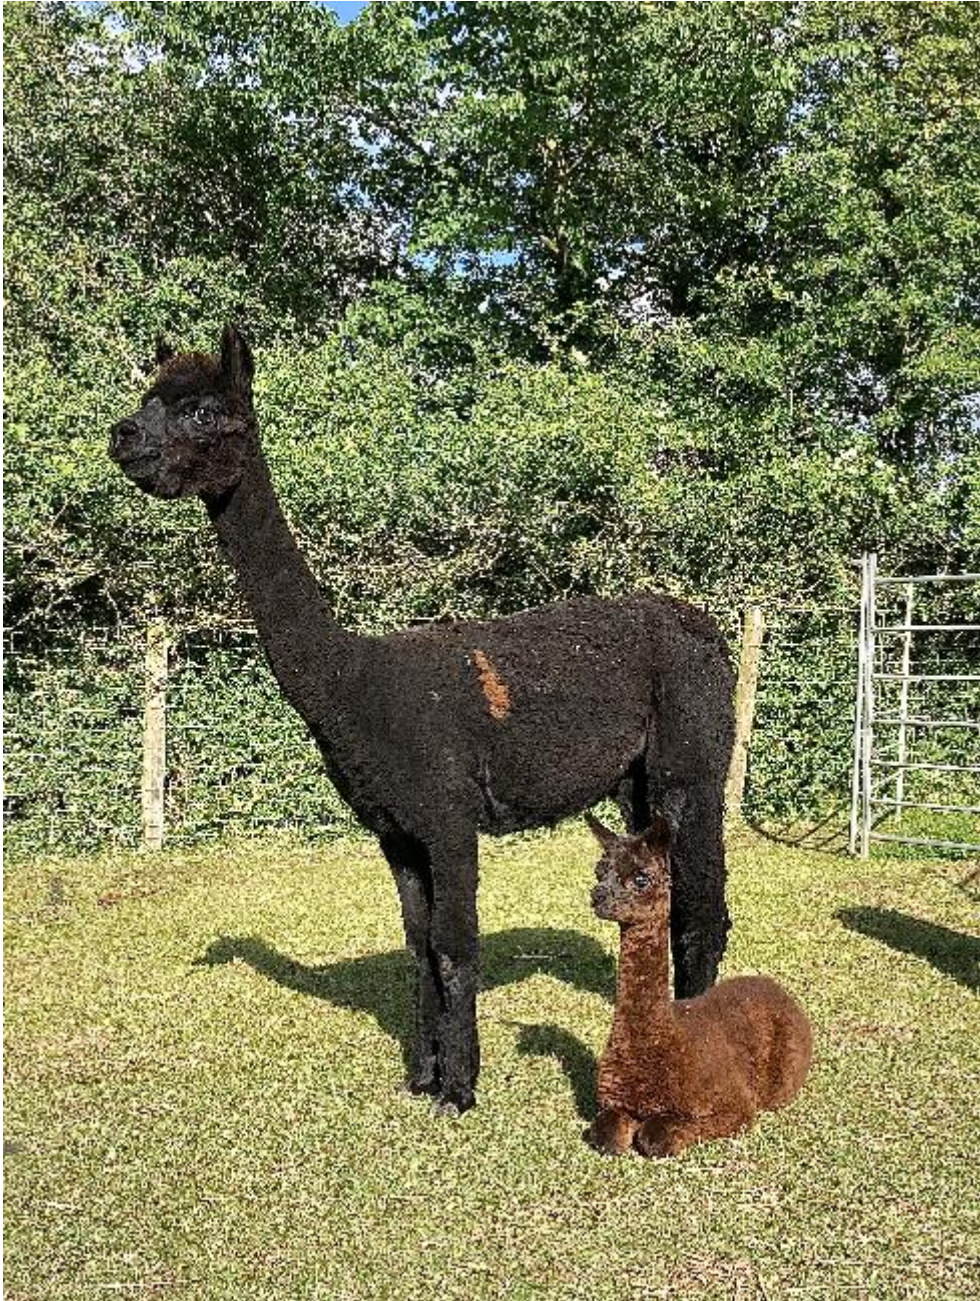

Number of Crias bred from female: 5

Sire of Cria at Foot: Moat Farm Ezra (Dark Brown)

Cria at Foot: Dark brown female, not registered yet in case the buyer would prefer to use their herd name straight away. She has been putting over just over 2kg/week, born at 9.7kg. Assisted birth but up and feeding within half an hour and textbook ever since. One dark fawn full sister (1yo) can be viewed too but is currently not for sale.

Date of Birth of Cria at Foot: 18th June 2024

Current Age of Cria at Foot: 3 Weeks and 6 Days

Treacle & 2024 Female Cria

'23 Cria Fleece Sample

Treacle '22 Fleece Stats

EID : UKBAS304
EarTag : Black Trea
Micron : 19.1 mic
SD : 3.6 mic
CVD : 19.0 %
CEM : 6.9 mic
<15 : 8.7 %
CF : 99.1 %
SF : 18.3 mic
CRV : 31.9 Dg/mm
SDC : 25.6 Dg/mm
LotDest : superfine
Notes : 13/06/16