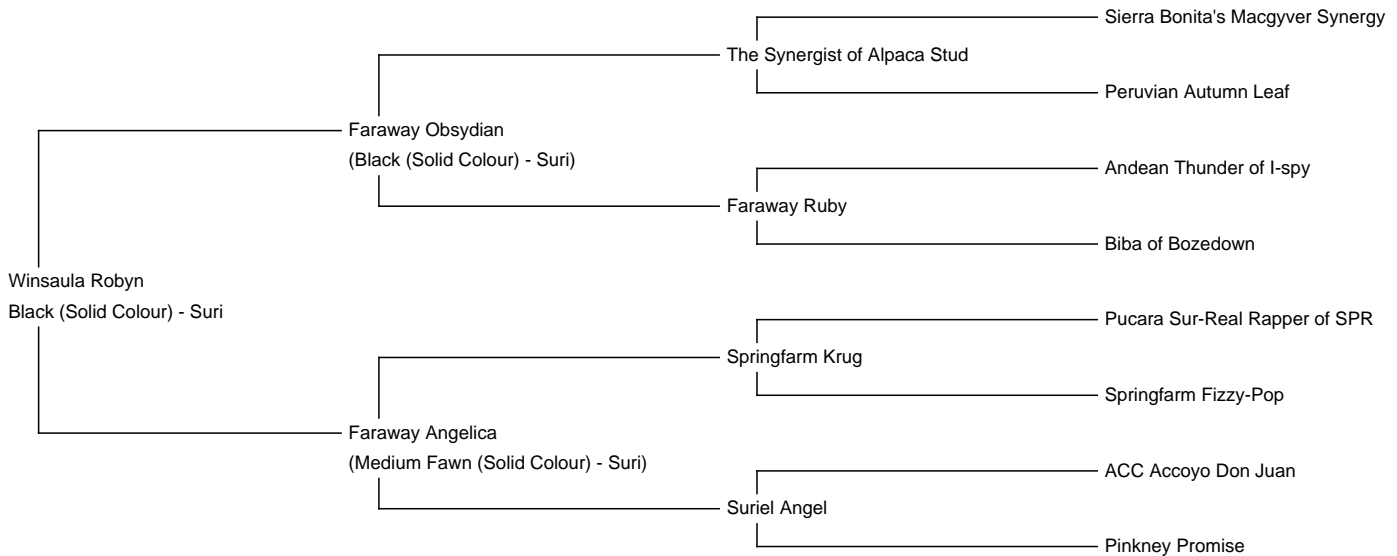

Winsaula Robyn

Price: £4,500.00 with female cria at foot

Sire: Faraway Obsydian

Dam: Faraway Angelica

Type: Female

Breed Type: Suri

Colour: Black (Solid Colour)

Registered With: BAS registered

Date of Birth: 13th June 2017

Description:

If you are looking to breed black Suris, Robyn is your girl!!

Genetically, she has the rarer true black code of EEaa .

Robyn has won multiple championships as have her cria- the most successful being Winsaula Malahide. He remains a sought-after stud male.

Number of Crias bred from female: 4

Sire of Cria at Foot: Wellow Cool Running (Rose Grey)

Cria at Foot: Chocolate Brown

Robyn

Matilda

Robyn's progeny - Winsaula Malahide BAS Champion Grey Male Halter and Fleece