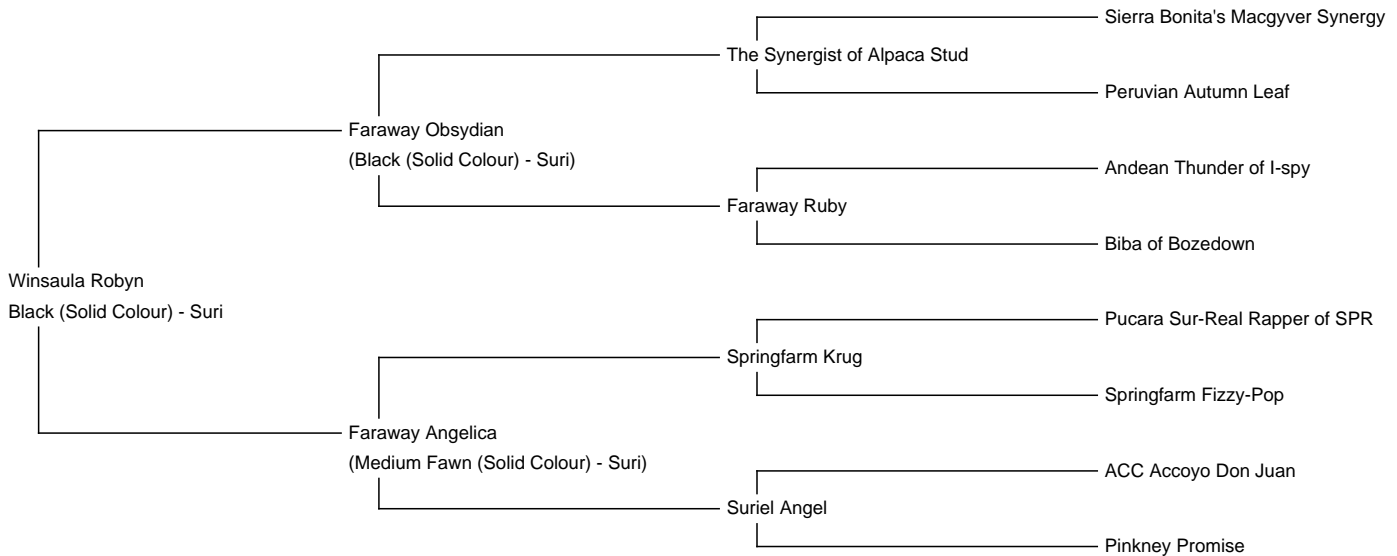

Winsaula Robyn

Price: £4,500.00 with female cria at foot **(SOLD)**

Sire: Faraway Obsydian

Dam: Faraway Angelica

Type: Female

Breed Type: Suri

Colour: Black (Solid Colour)

Registered With: BAS registered

Date of Birth: 13th June 2017

Description:

If you are looking to breed black Suris, Robyn is your girl!!

Genetically, she has the rarer true black code of EEaa .

Robyn has won multiple championships as have her cria- the most successful being Winsaula Malahide. He remains a sought-after stud male.

Number of Crias bred from female: 4

Sire of Cria at Foot: Wellow Cool Running (Rose Grey)

Cria at Foot: Chocolate Brown

Robyn

Matilda

Robyn's progeny - Winsaula Malahide BAS Champion Grey Male Halter and Fleece