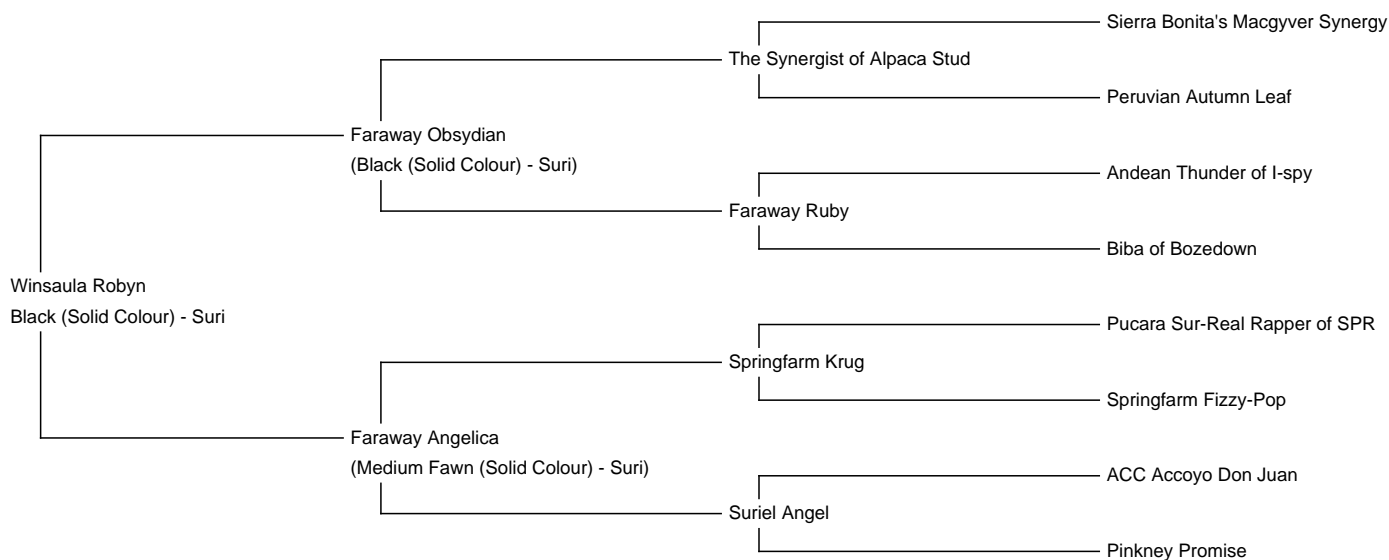

Winsaula Robyn (NEW!)

Price: £4,500.00 with female cria at foot

Sire: Faraway Obsydian

Dam: Faraway Angelica

Type: Female

Breed Type: Suri

Colour: Black (Solid Colour)

Registered With: BAS registered

Date of Birth: 13th June 2017

Description:

If you are looking to breed black Suris, Robyn is your girl!!

Genetically, she has the rarer true black code of EEaa .

Robyn has won multiple championships as have her cria- the most successful being Winsaula Malahide. He remains a sought-after stud male.

Number of Crias bred from female: 4

Sire of Cria at Foot: Wellow Cool Running (Rose Grey)

Cria at Foot: Chocolate Brown

Robyn

Matilda

Robyn and Matilda