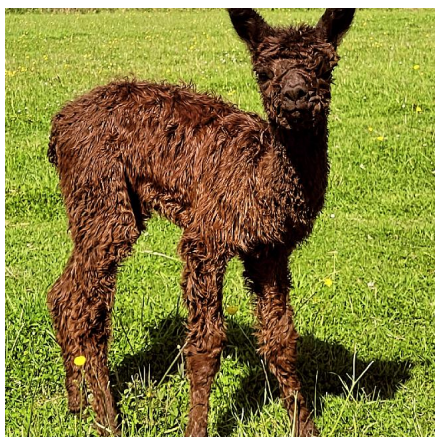

Winsaula Robyn

Price: £4,500.00 with female cria at foot

Sire: Faraway Obsydian

Dam: Faraway Angelica

Type: Female

Breed Type: Suri

Colour: Black (Solid Colour)

Registered With: BAS registered

Date of Birth: 13th June 2017

Description:

If you are looking to breed black Suris, Robyn is your girl!!

Genetically, she has the rarer true black code of EEaa .

Robyn has won multiple championships as have her cria- the most successful being Winsaula Malahide. He remains a sought-after stud male.

Robyn is halter trained, up to date with vaccinations and was shorn on 5.06.2024

Robyn is fabulous mother and it a joy to watch her rear her cria.

She can be bought as a package with her daughter Tallulah.

Number of Crias bred from female: 4

Sire of Cria at Foot: Wellow Cool Running (Rose Grey)

Cria at Foot: Chocolate Brown

Robyn

Matilda

Robyn's progeny - Winsaula Malahide BAS Champion Grey Male Halter and Fleece