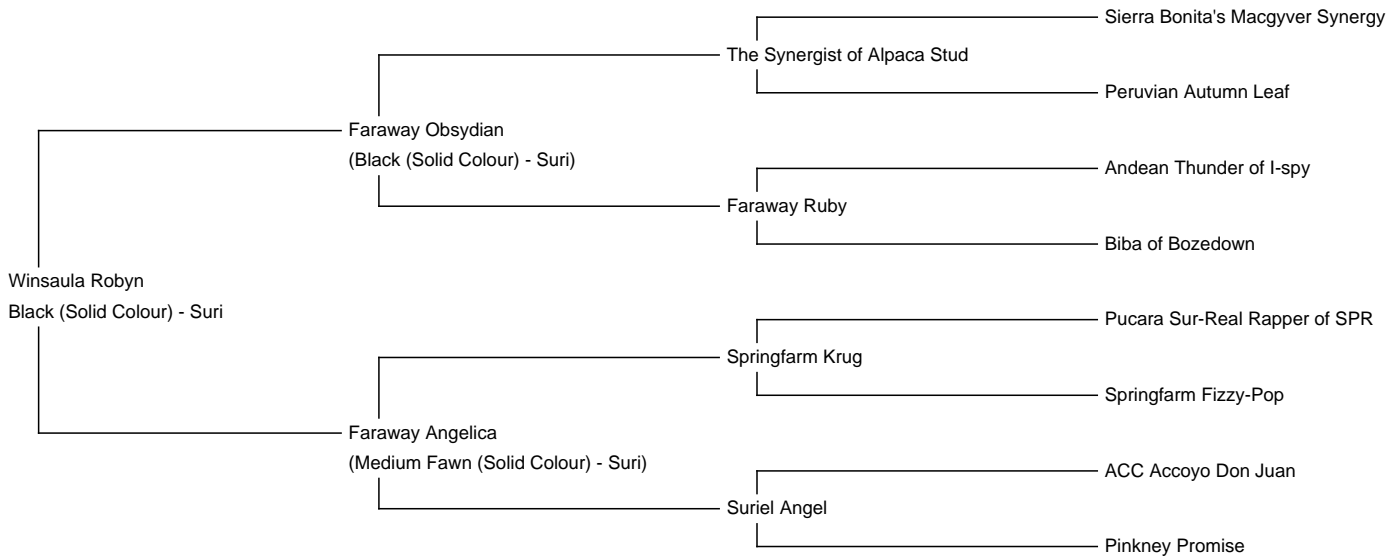

# Winsaula Robyn

**Price:** £4,500.00 with female cria at foot **(SOLD)**

**Sire:** Faraway Obsydian

**Dam:** Faraway Angelica

**Type:** Female

**Breed Type:** Suri

**Colour:** Black (Solid Colour)

**Registered With:** BAS registered

## Description:

If you are looking to breed black Suris, Robyn is your girl!!

Genetically, she has the rarer true black code of EEaa .

Robyn has won multiple championships as have her cria- the most successful being Winsaula Malahide. He remains a sought-after stud male.

**Sire of Cria at Foot:** Wellow Cool Running (Rose Grey)

**Cria at Foot:** Chocolate Brown

Robyn

Matilda

Robyn?s progeny - Winsaula Malahide BAS Champion Grey Male Halter and Fleece