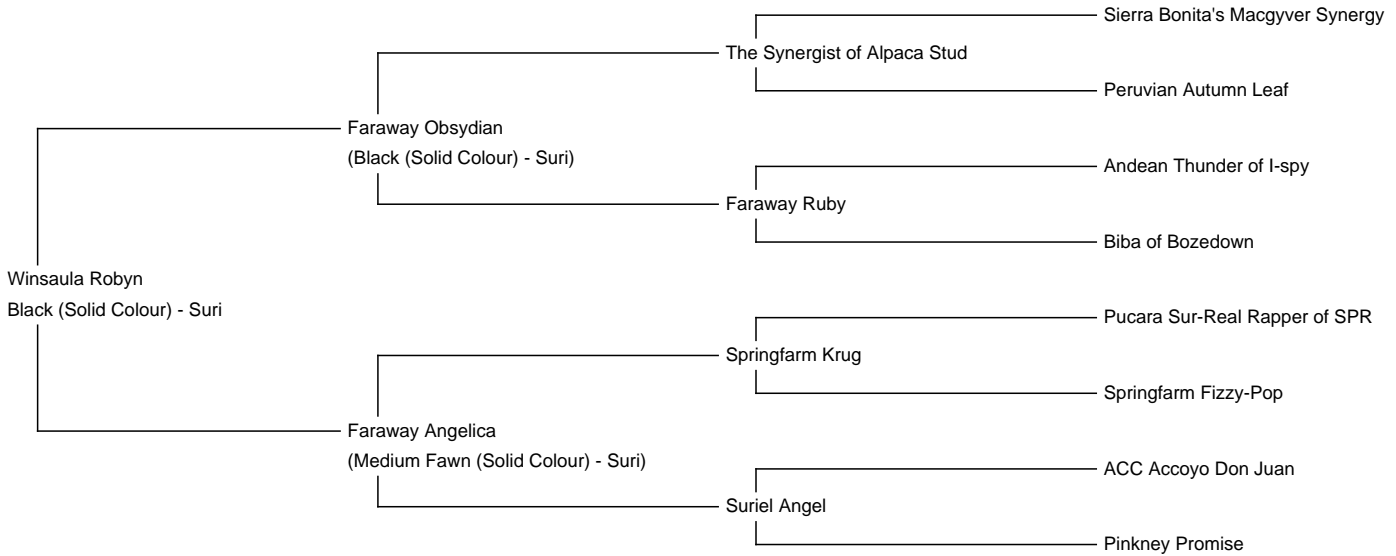

# Winsaula Robyn

**Price:** £4,500.00 with female cria at foot

**Sire:** Faraway Obsydian

**Dam:** Faraway Angelica

**Type:** Female

**Breed Type:** Suri

**Colour:** Black (Solid Colour)

**Registered With:** BAS registered

## Description:

If you are looking to breed black Suris, Robyn is your girl!!

Genetically, she has the rarer true black code of EEaa .

Robyn has won multiple championships as have her cria- the most successful being Winsaula Malahide. He remains a sought-after stud male.

**Sire of Cria at Foot:** Wellow Cool Running (Rose Grey)

**Cria at Foot:** Chocolate Brown

Robyn

Matilda

Robyn?s progeny - Winsaula Malahide BAS Champion Grey Male Halter and Fleece