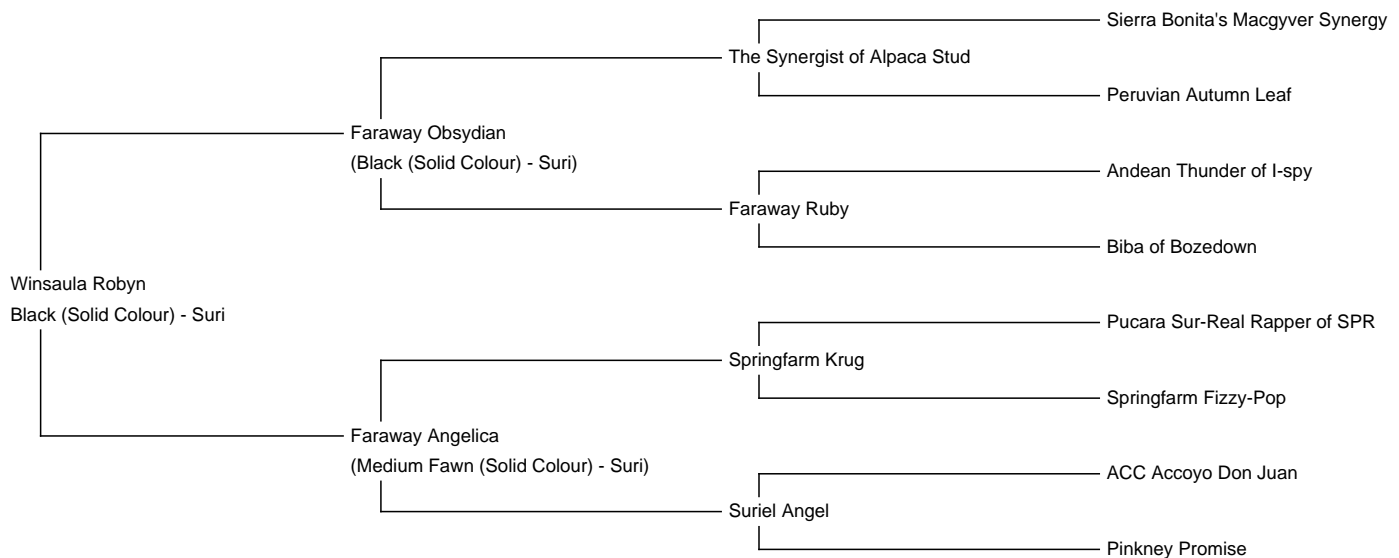

Winsaula Robyn (NEW!)

Price: £4,500.00 with female cria at foot

Sire: Faraway Obsydian

Dam: Faraway Angelica

Type: Female

Breed Type: Suri

Colour: Black (Solid Colour)

Registered With: BAS registered

Date of Birth: 13th June 2017

Description:

If you are looking to breed black Suris, Robyn is your girl!!

Genetically, she has the rarer true black code of EEaa .

Robyn has won multiple championships as have her cria- the most successful being Winsaula Malahide. He remains a sought-after stud male.

Number of Crias bred from female: 4

Sire of Cria at Foot: Wellow Cool Running (Rose Grey)

Cria at Foot: Chocolate Brown

Robyn

Matilda

Robyn and Matilda