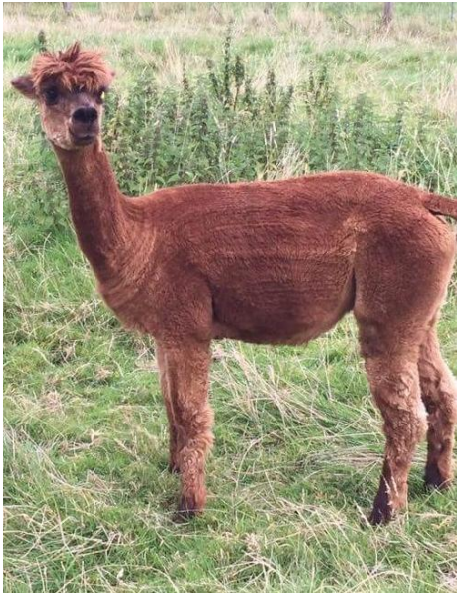

Alpaca Photo 2