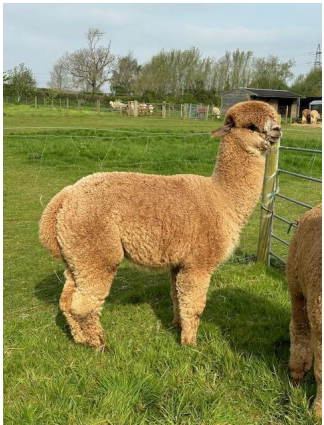

AANZ National Show 2018, 4th place 12-24 month Mid/Dark Fawn Male
Royal Waikato Show 2018, 2nd place 12-24 month Mid/Dark Fawn Male
Central Region Colourbration 2018, 1st place 12-24 month Mid/Dark Fawn Male
Central Region Colourbration 2018, Champion Mid/Dark Fawn Male
Central Region Colourbration 2018, Supreme Champion Mid/Dark Fawn Huacaya
North Island Colourbration 2019, 1st place 12-24 month Mid/Dark Fawn Male Fleece
North Island Colourbration 2019, Champion Male Mid/Dark Fawn Fleece
North Island Colourbration 2019, Supreme Champion Mid/Dark Fawn Fleece

Goose 2