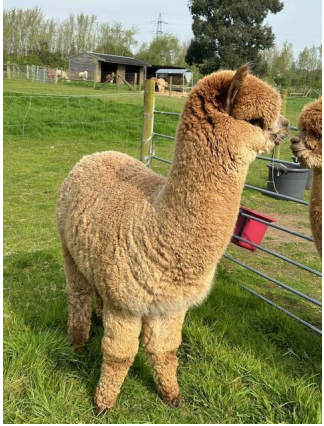

AANZ National Show 2018, 4th place 12-24 month Mid/Dark Fawn Male
Royal Waikato Show 2018, 2nd place 12-24 month Mid/Dark Fawn Male
Central Region Colourbration 2018, 1st place 12-24 month Mid/Dark Fawn Male
Central Region Colourbration 2018, Champion Mid/Dark Fawn Male
Central Region Colourbration 2018, Supreme Champion Mid/Dark Fawn Huacaya
North Island Colourbration 2019, 1st place 12-24 month Mid/Dark Fawn Male Fleece
North Island Colourbration 2019, Champion Male Mid/Dark Fawn Fleece
North Island Colourbration 2019, Supreme Champion Mid/Dark Fawn Fleece

Goose 1